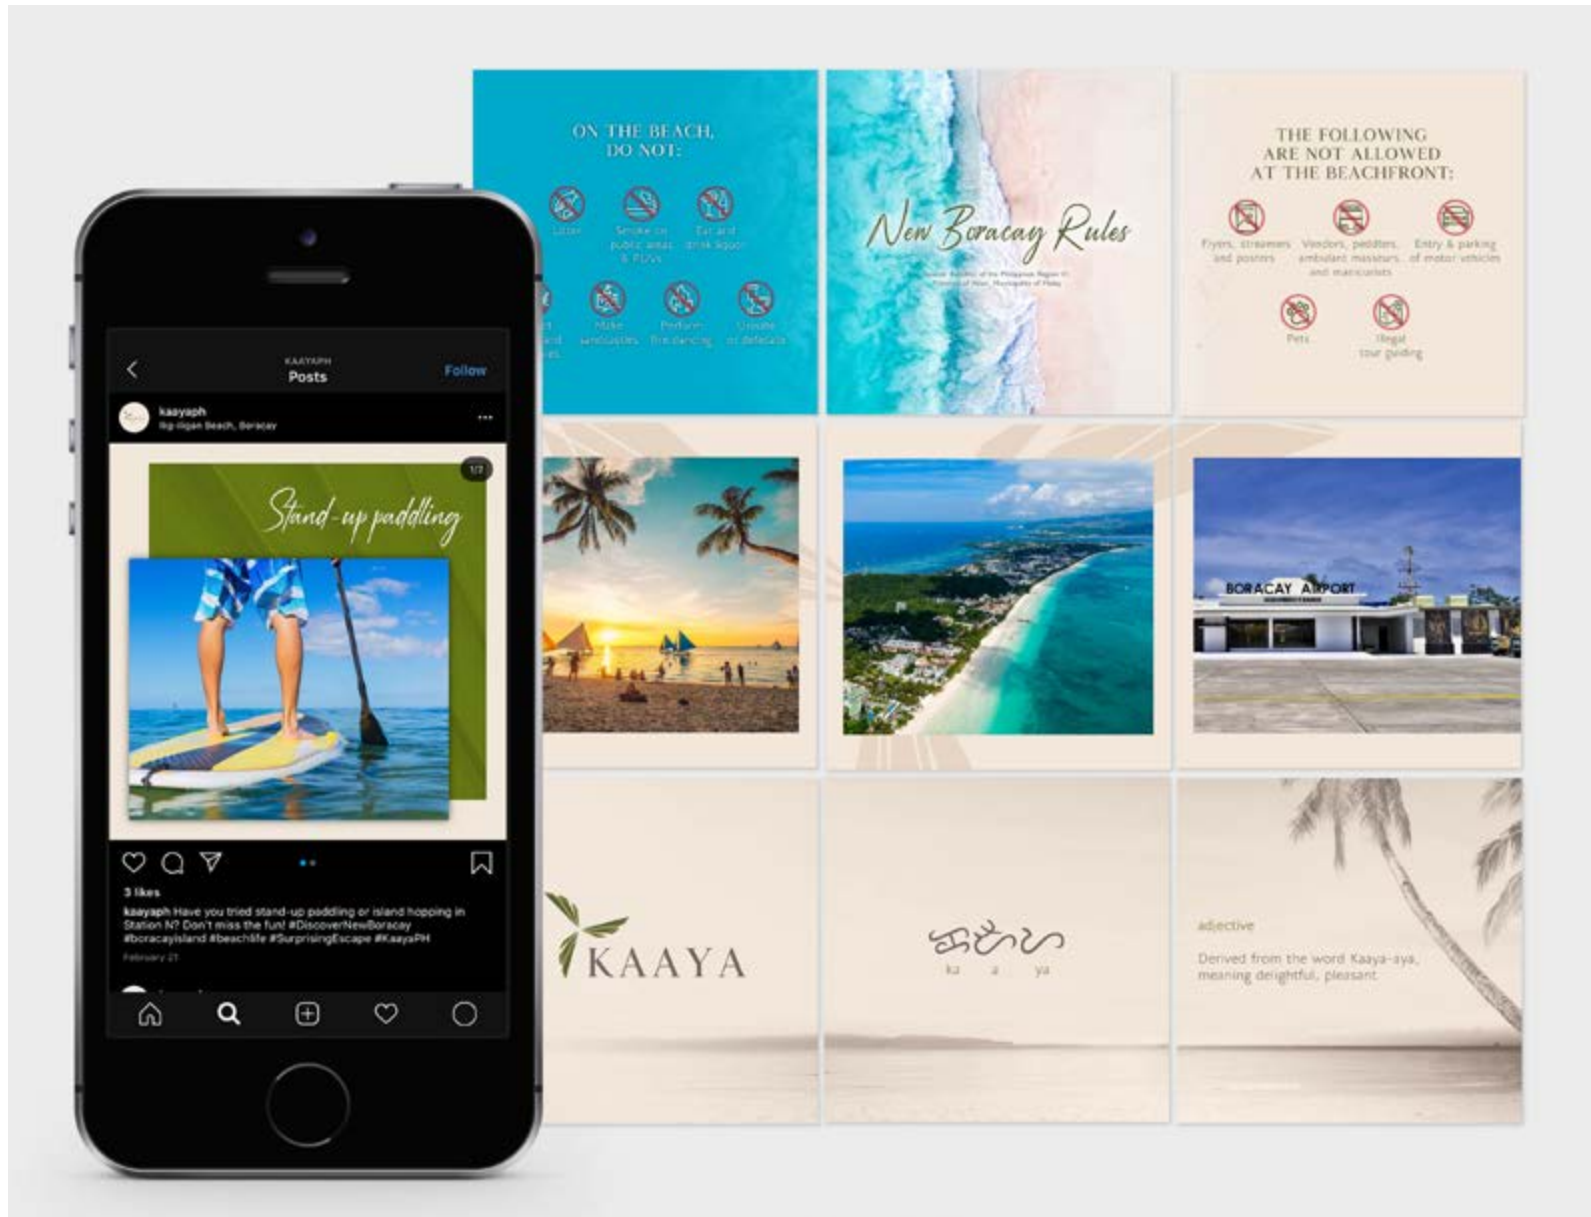

Kaaya Resort

CLIENT
FSB Land Holdings

APPLICATION
Social Media Content
Planning & Creation

Social Media
Management