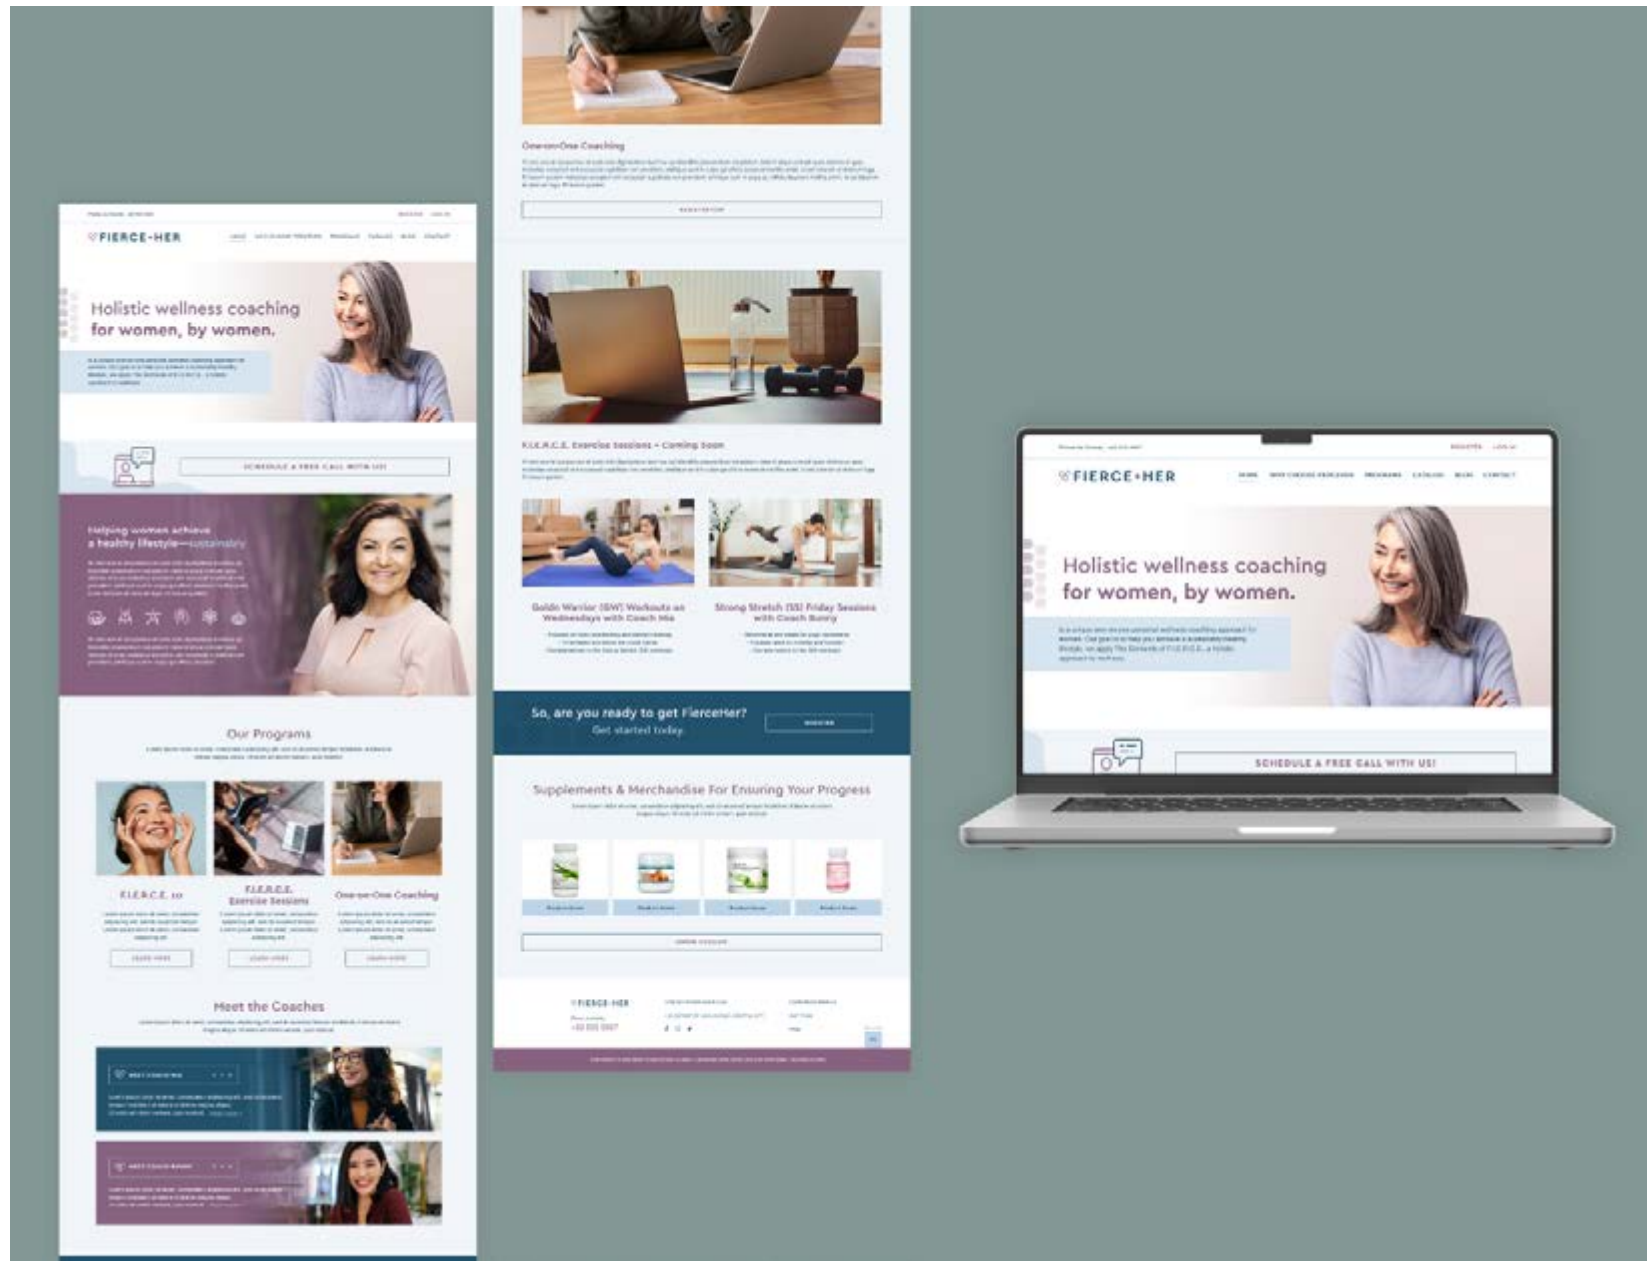

DIGITAL

Website

< TABLE OF CONTENTS

FierceHer

CLIENT
Mia Marchadesch
Bunny Tamesis

APPLICATION
Website Design &
Development

Philippine FoodBank

CLIENT
Itong Torres