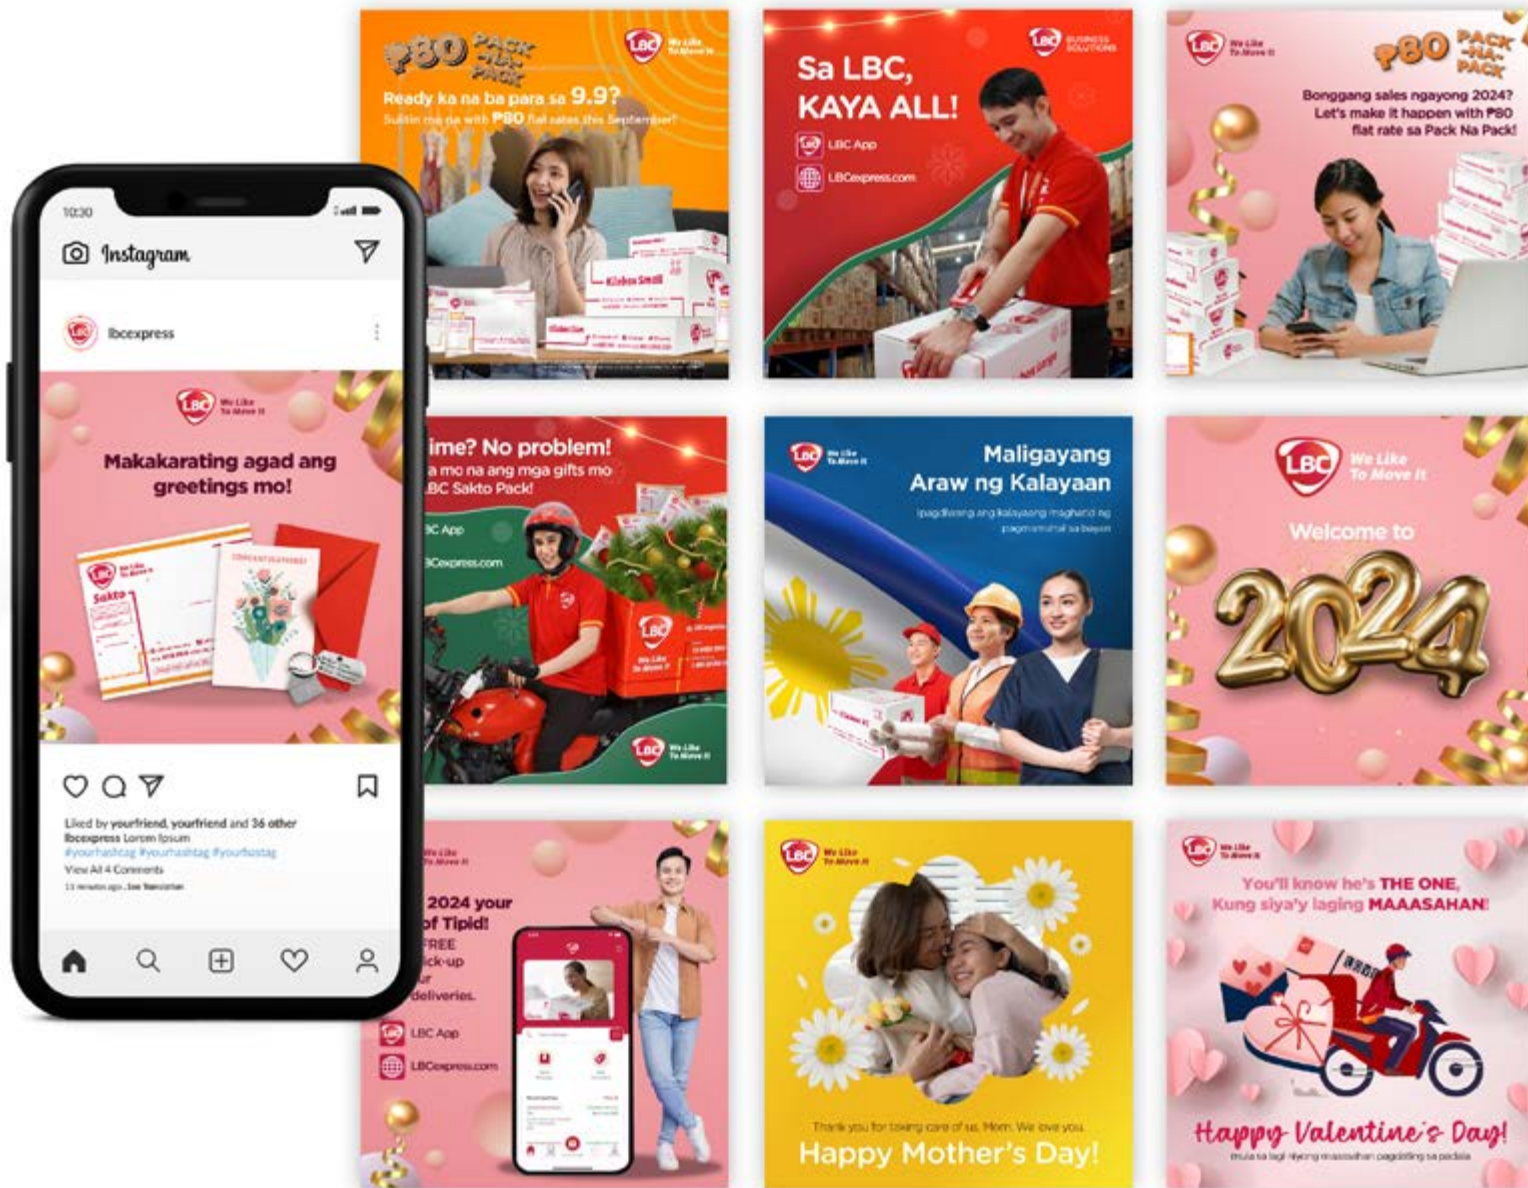

APPLICATION
Social Media Content
Planning & Creation

Social Media
Management

The Alcove

CLIENT
Kommuno
Properties

APPLICATION
Social Media Content
Planning & Creation

Social Media
Management

LBC

CLIENT
LBC