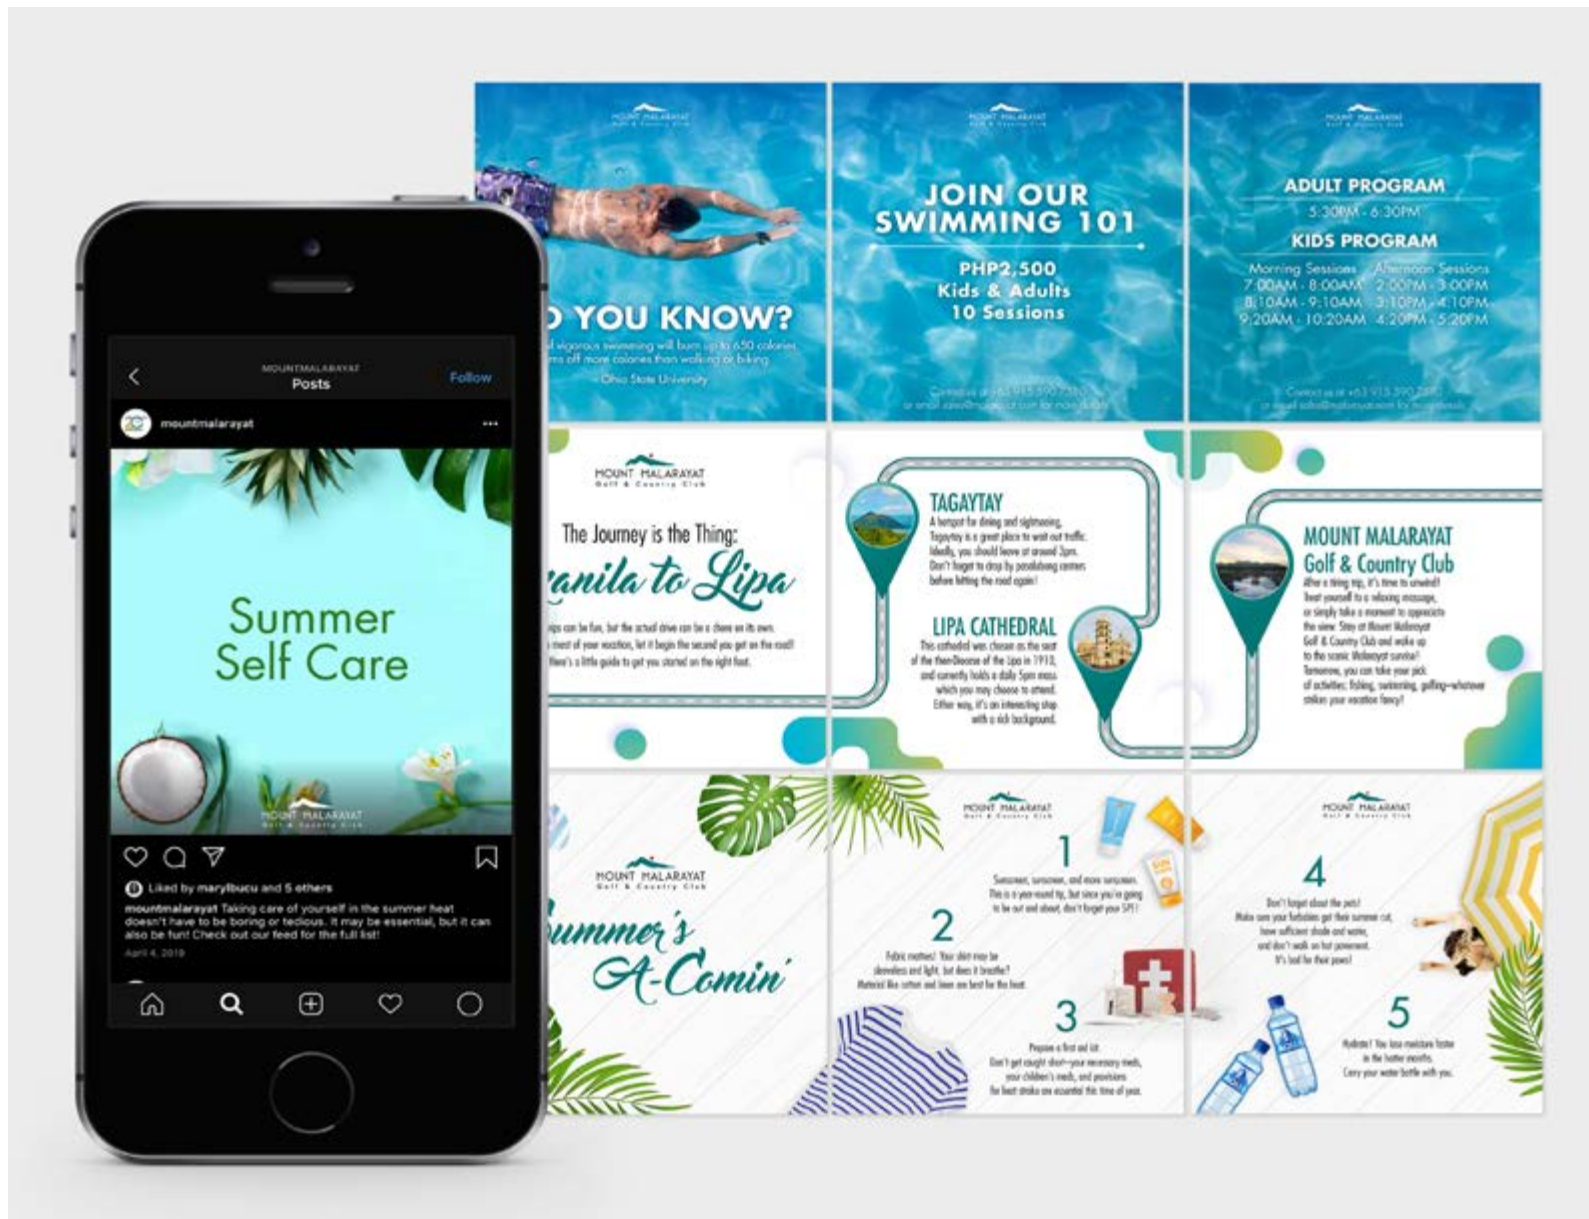

Social Media
Management

Mount Malarayat

CLIENT
Mount Malarayat

APPLICATION
Social Media Content
Planning & Creation

Social Media
Management

J&T Plasticware

CLIENT
J&T
Plasticware

APPLICATION
Social Media Content
Planning & Creation