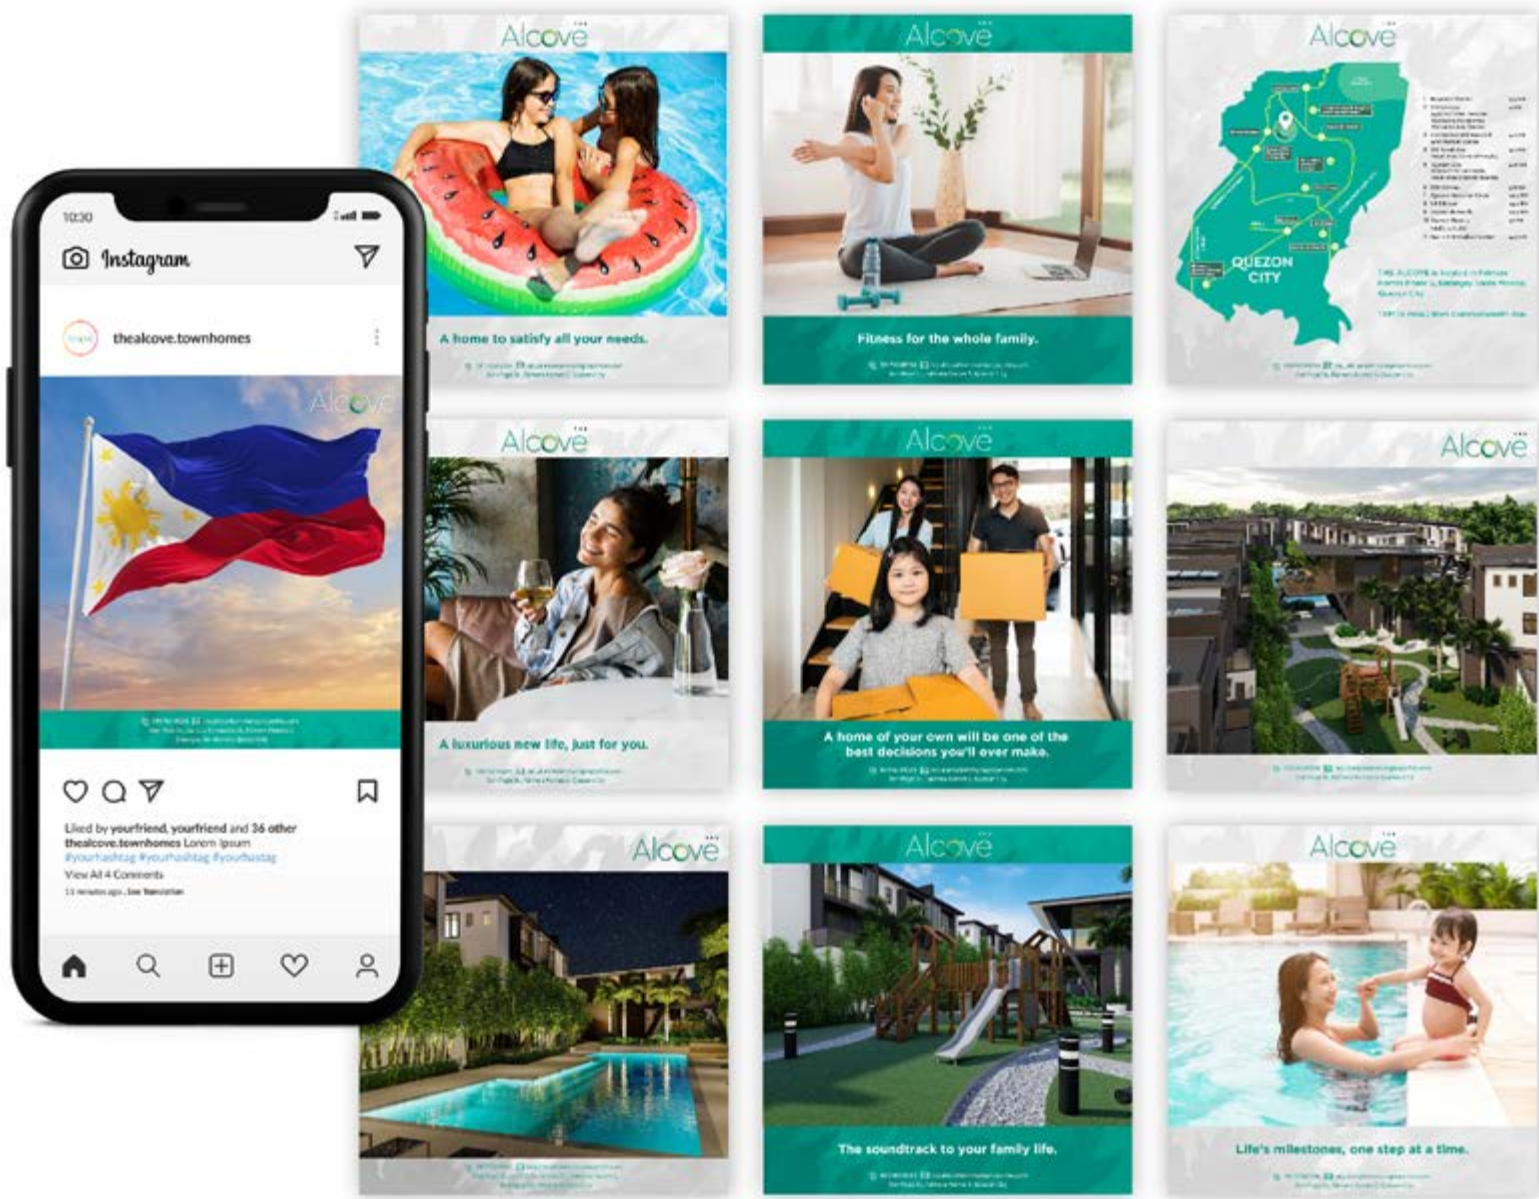

CLIENT
MFT Group
of Companies

APPLICATION
Website Design &
Development

Website Maintenance

DIGITAL

Social Media Management

[< TABLE OF CONTENTS](#)

PlayOsmo

CLIENT
Better For You Corp.

APPLICATION
Social Media Content
Planning & Creation

Social Media
Management

The Alcove

CLIENT
Kommuno
Properties

APPLICATION
Social Media Content
Planning & Creation

Social Media
Management

LBC

CLIENT
LBC