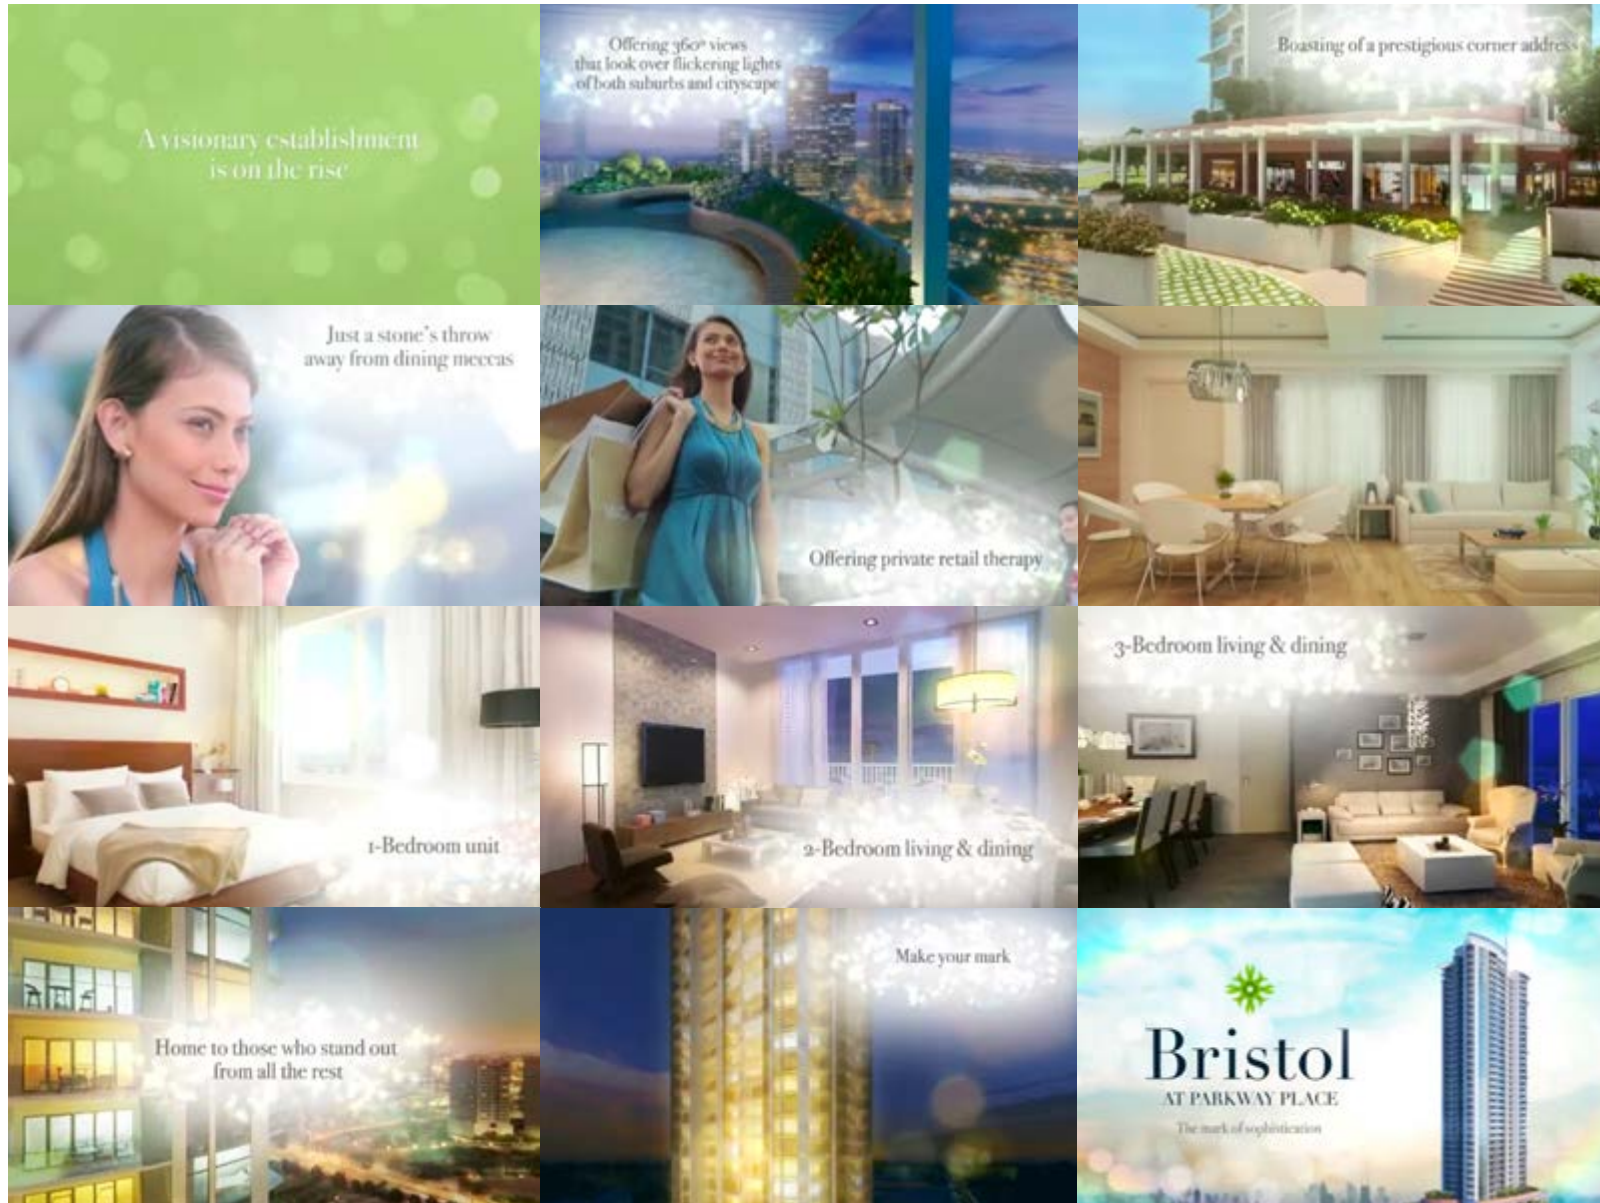

Bristol at Parkway Place

CLIENT
Filinvest Premiere

APPLICATION
AVP Production

Video Editing

Motion Graphics