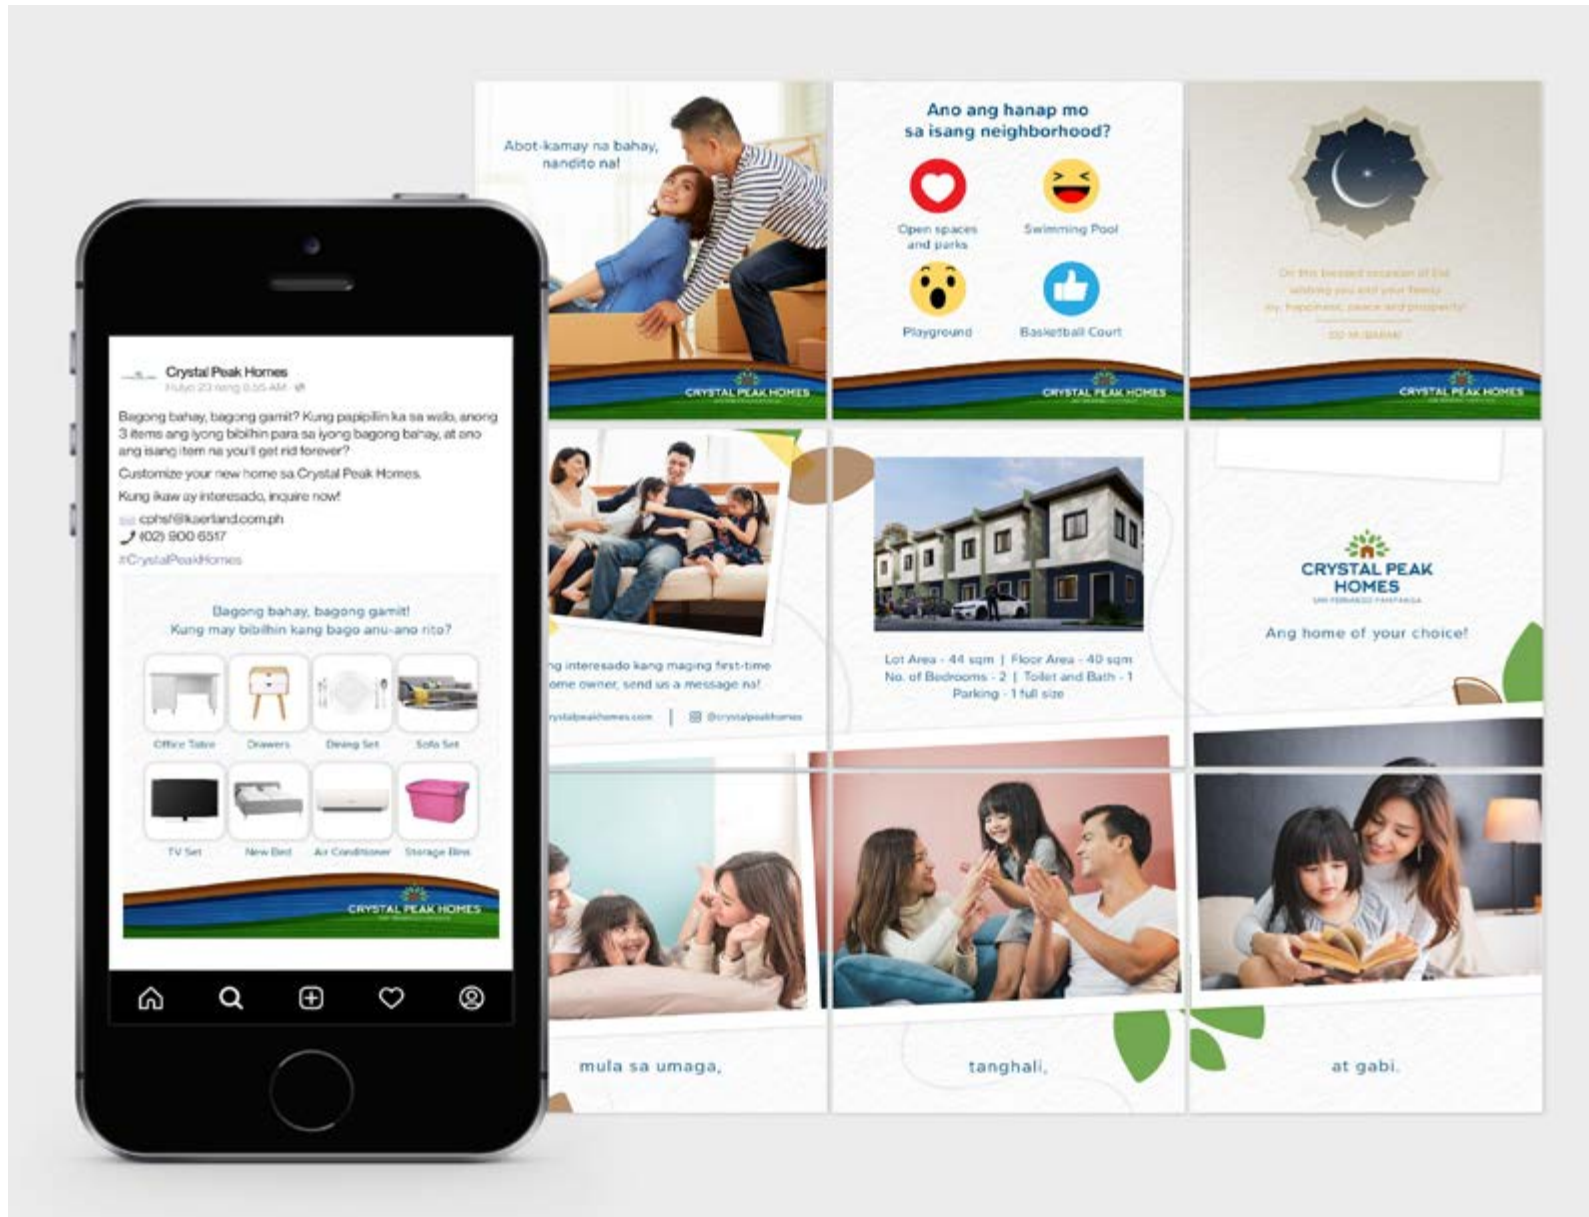

Crystal Peak Homes

CLIENT
Kaerland Development Corporation

APPLICATION
Social Media Content Planning & Creation

Social Media Management