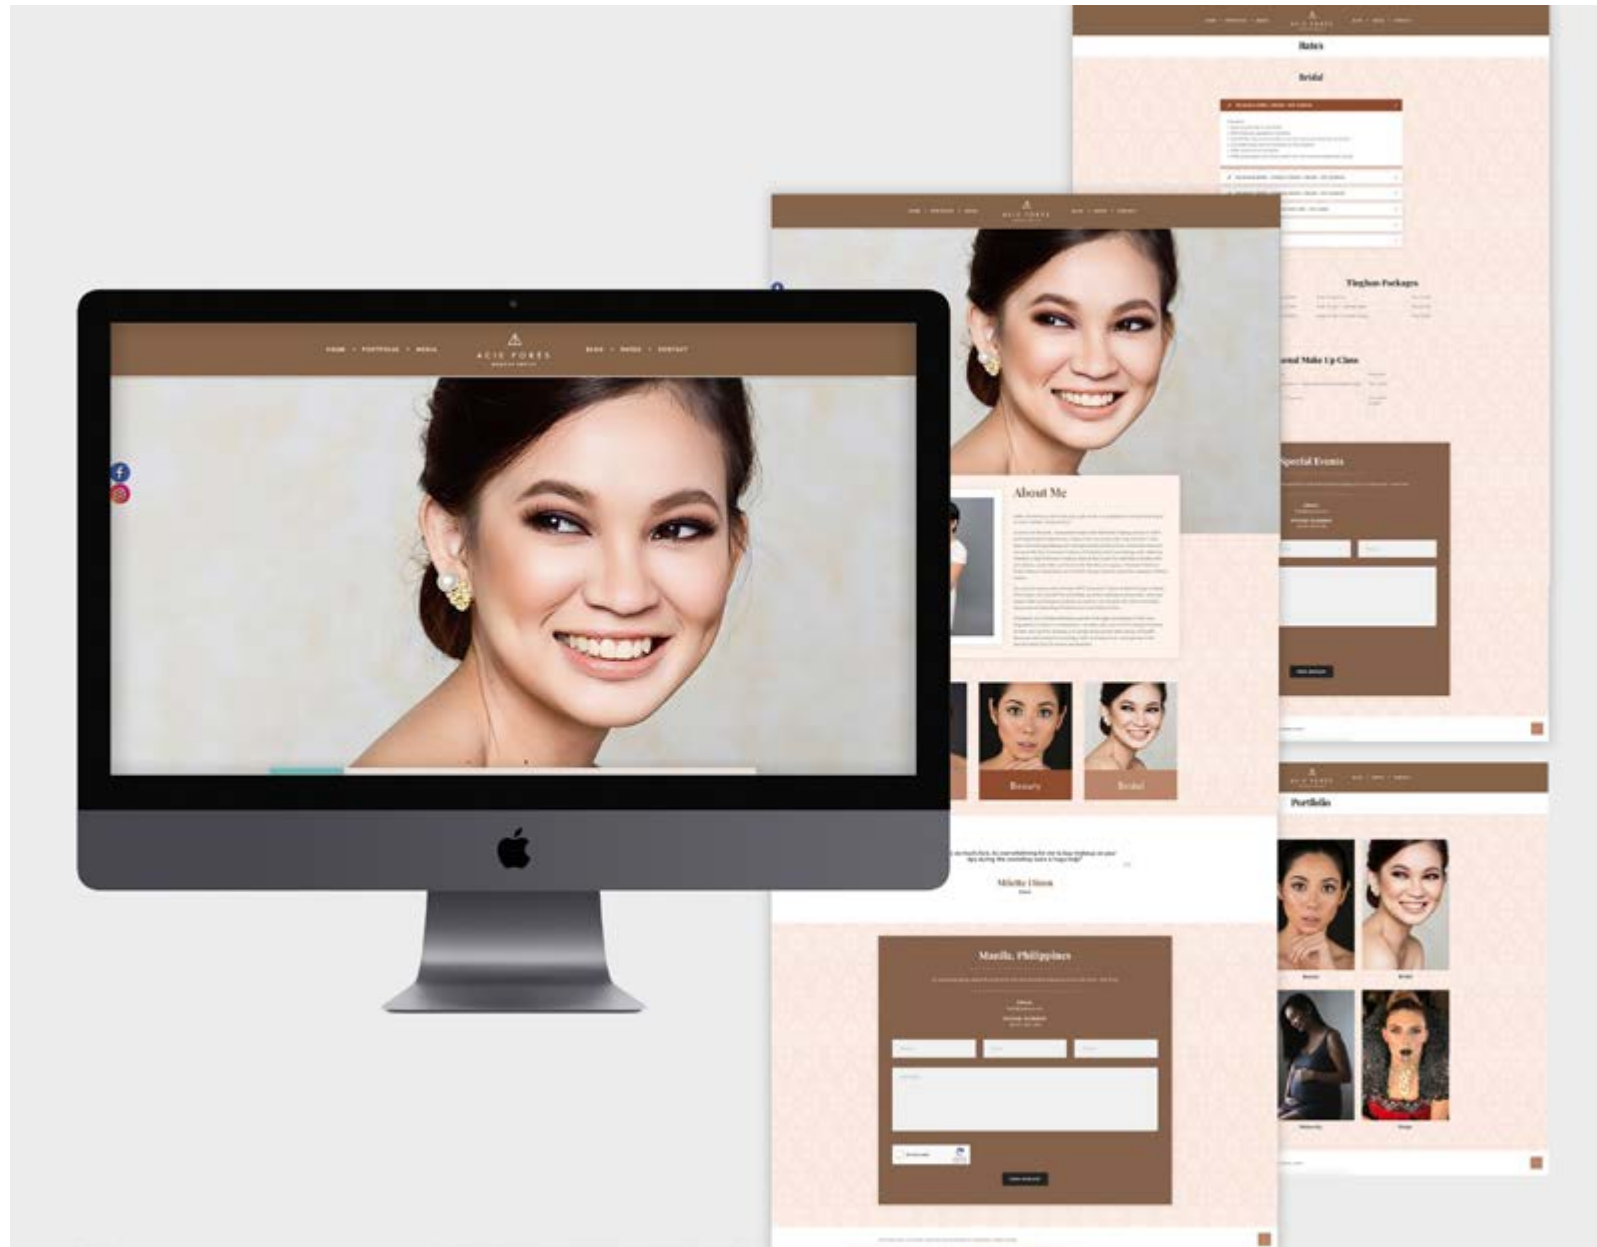

CLIENT
World Wide
Central Properties

APPLICATION
Website Design &
Development

Website Maintenance

Acie Fores Makeup Artist

CLIENT
Acie Fores

APPLICATION
Website Design &
Development

Website Maintenance

MFT Group