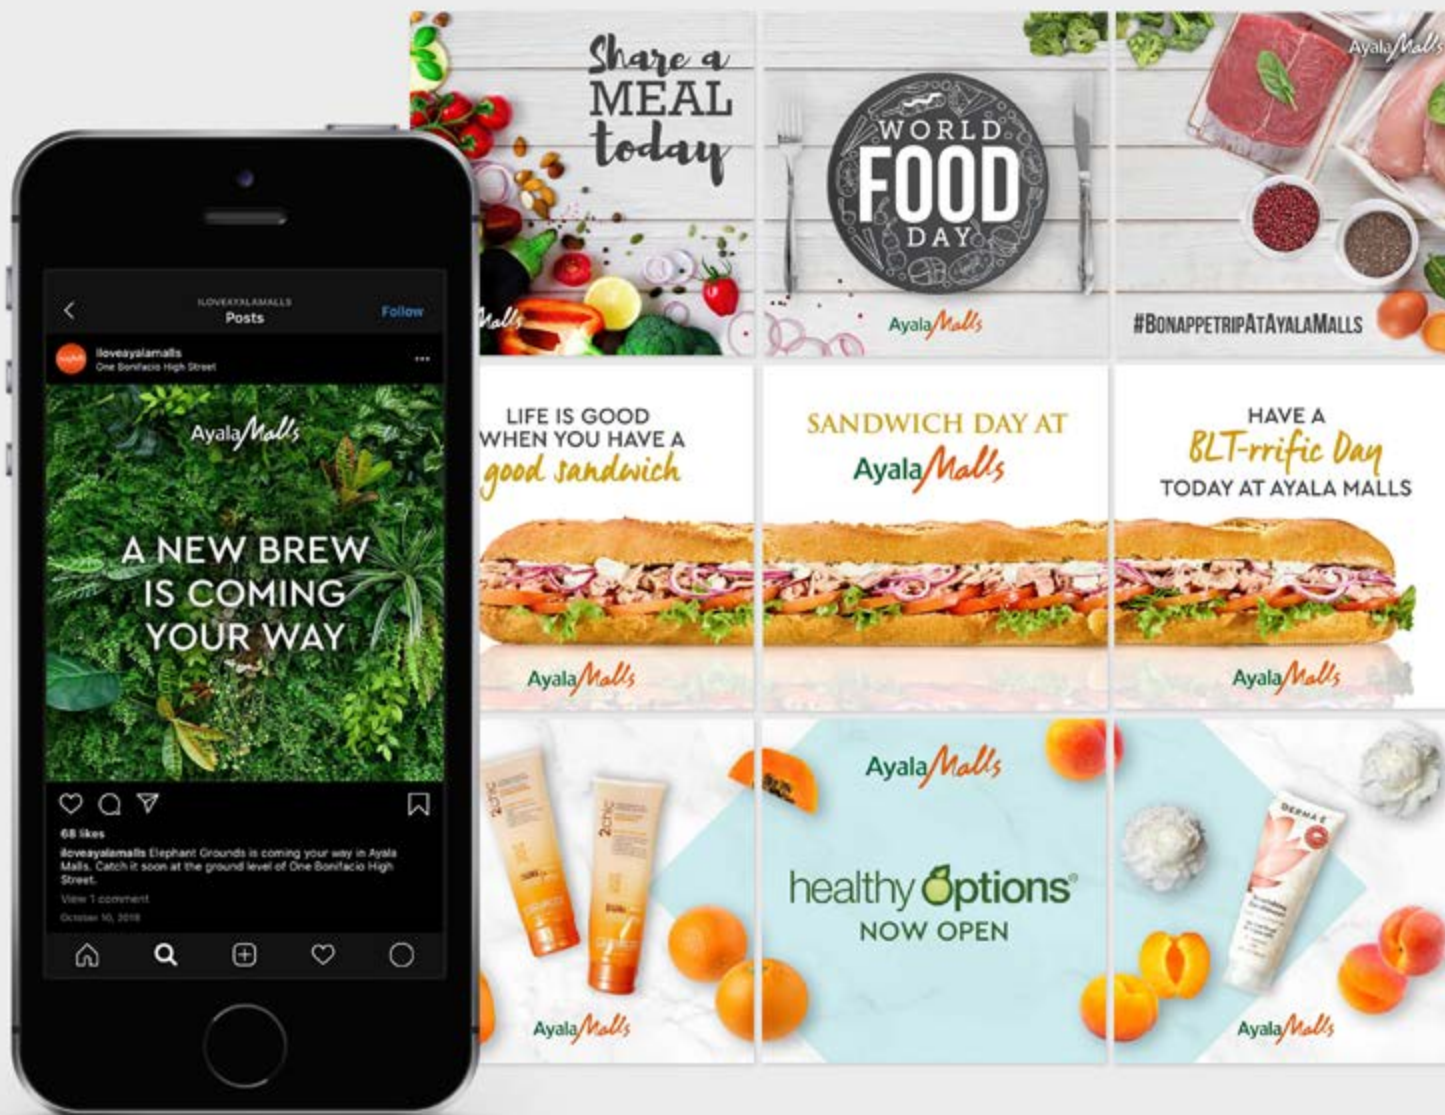

Social Media
Management

Ayala Malls

CLIENT
Ayala Malls

APPLICATION
Social Media Content
Planning & Creation

Social Media
Management

Kaaya Resort

CLIENT
FSB Land Holdings

APPLICATION
Social Media Content
Planning & Creation