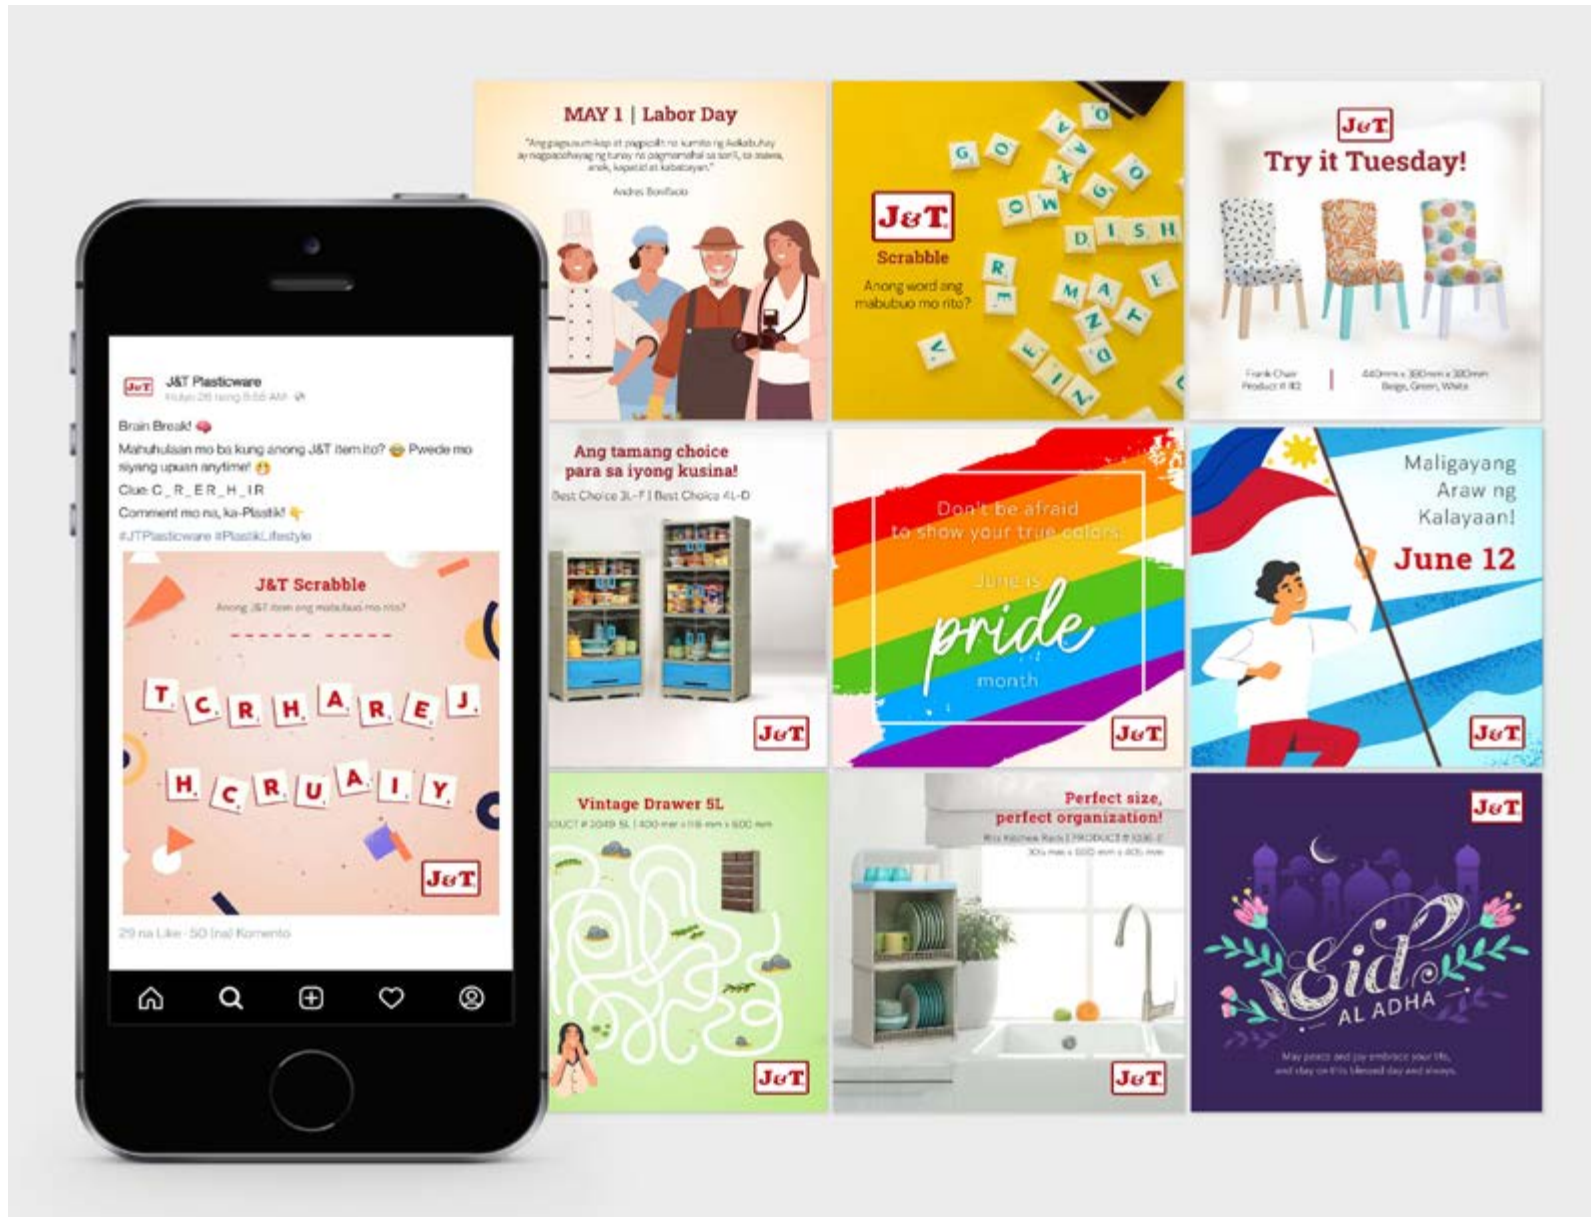

J&T Plasticware

CLIENT
J&T
Plasticware

APPLICATION
Social Media Content
Planning & Creation

Social Media
Management