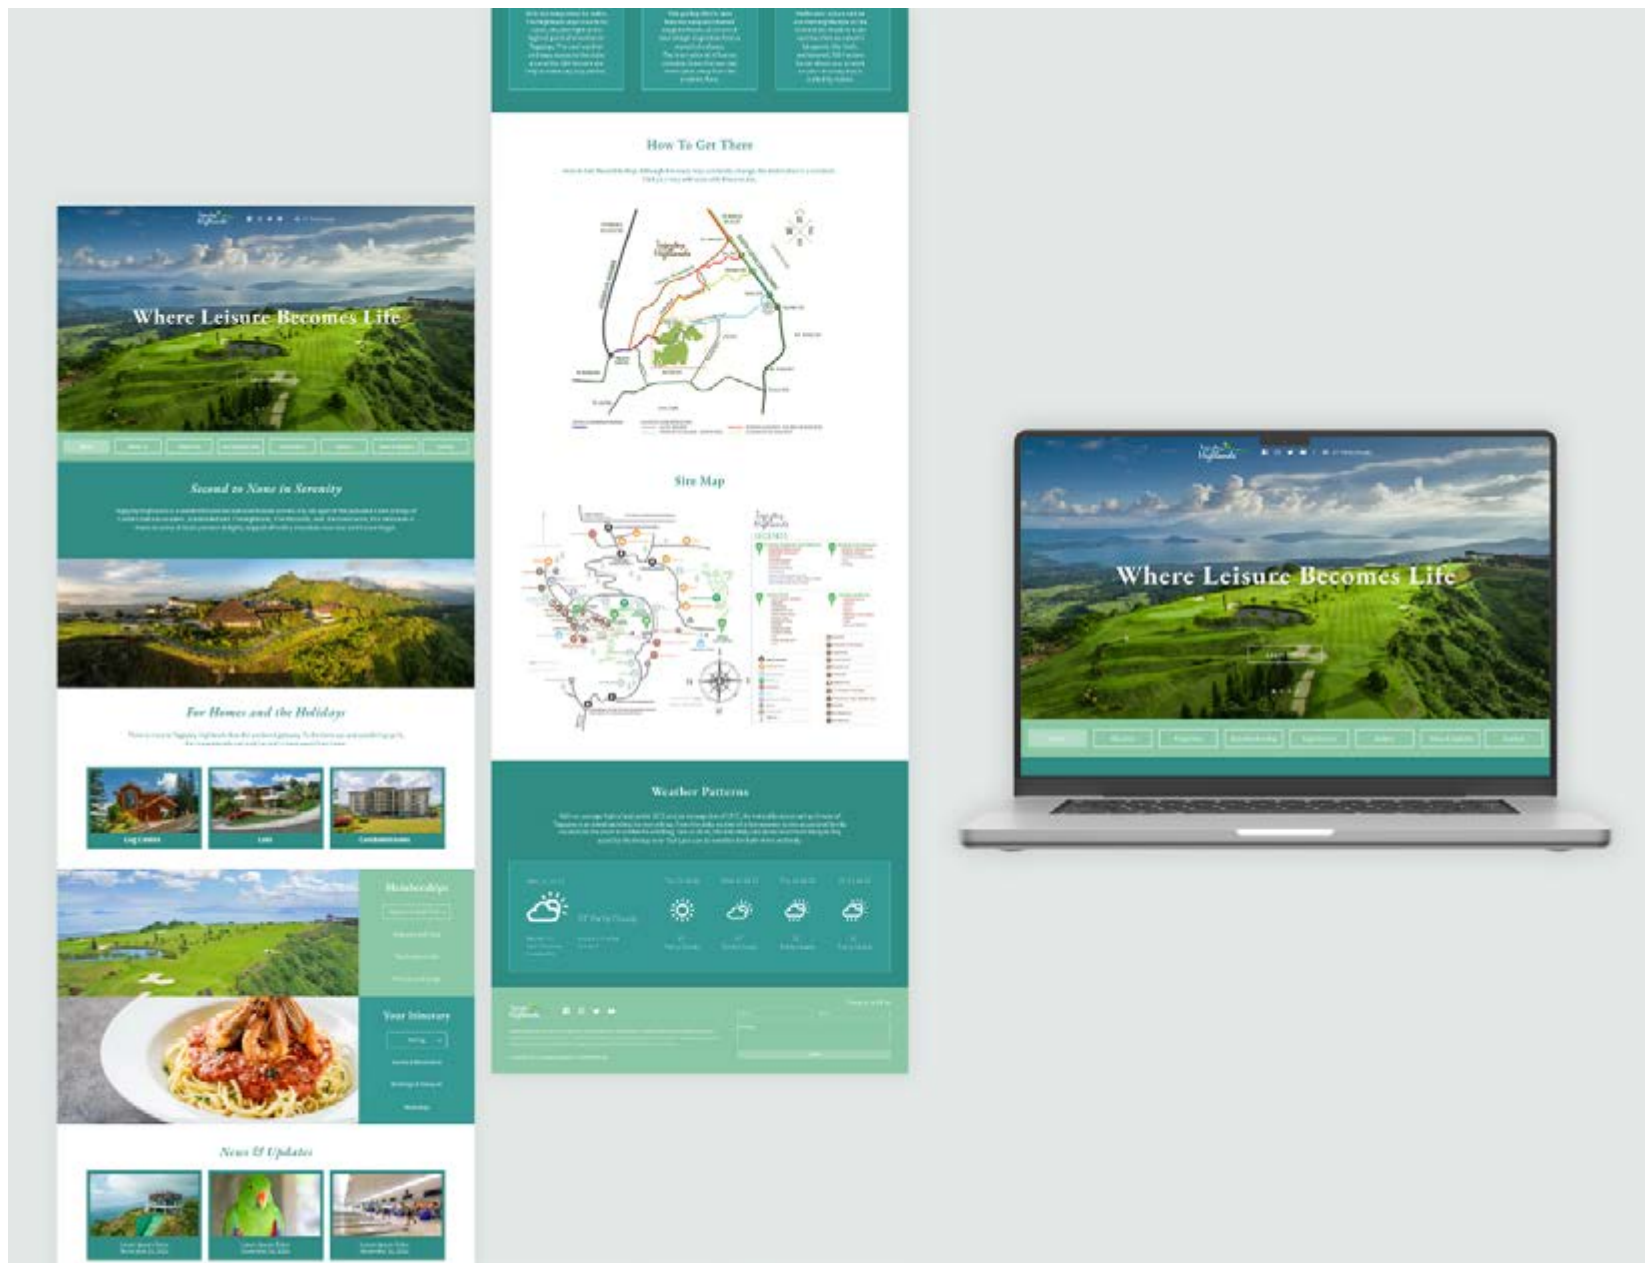

Tagaytay Highlands

CLIENT
Highlands Prime, Inc.

APPLICATION
Website Design &
Development