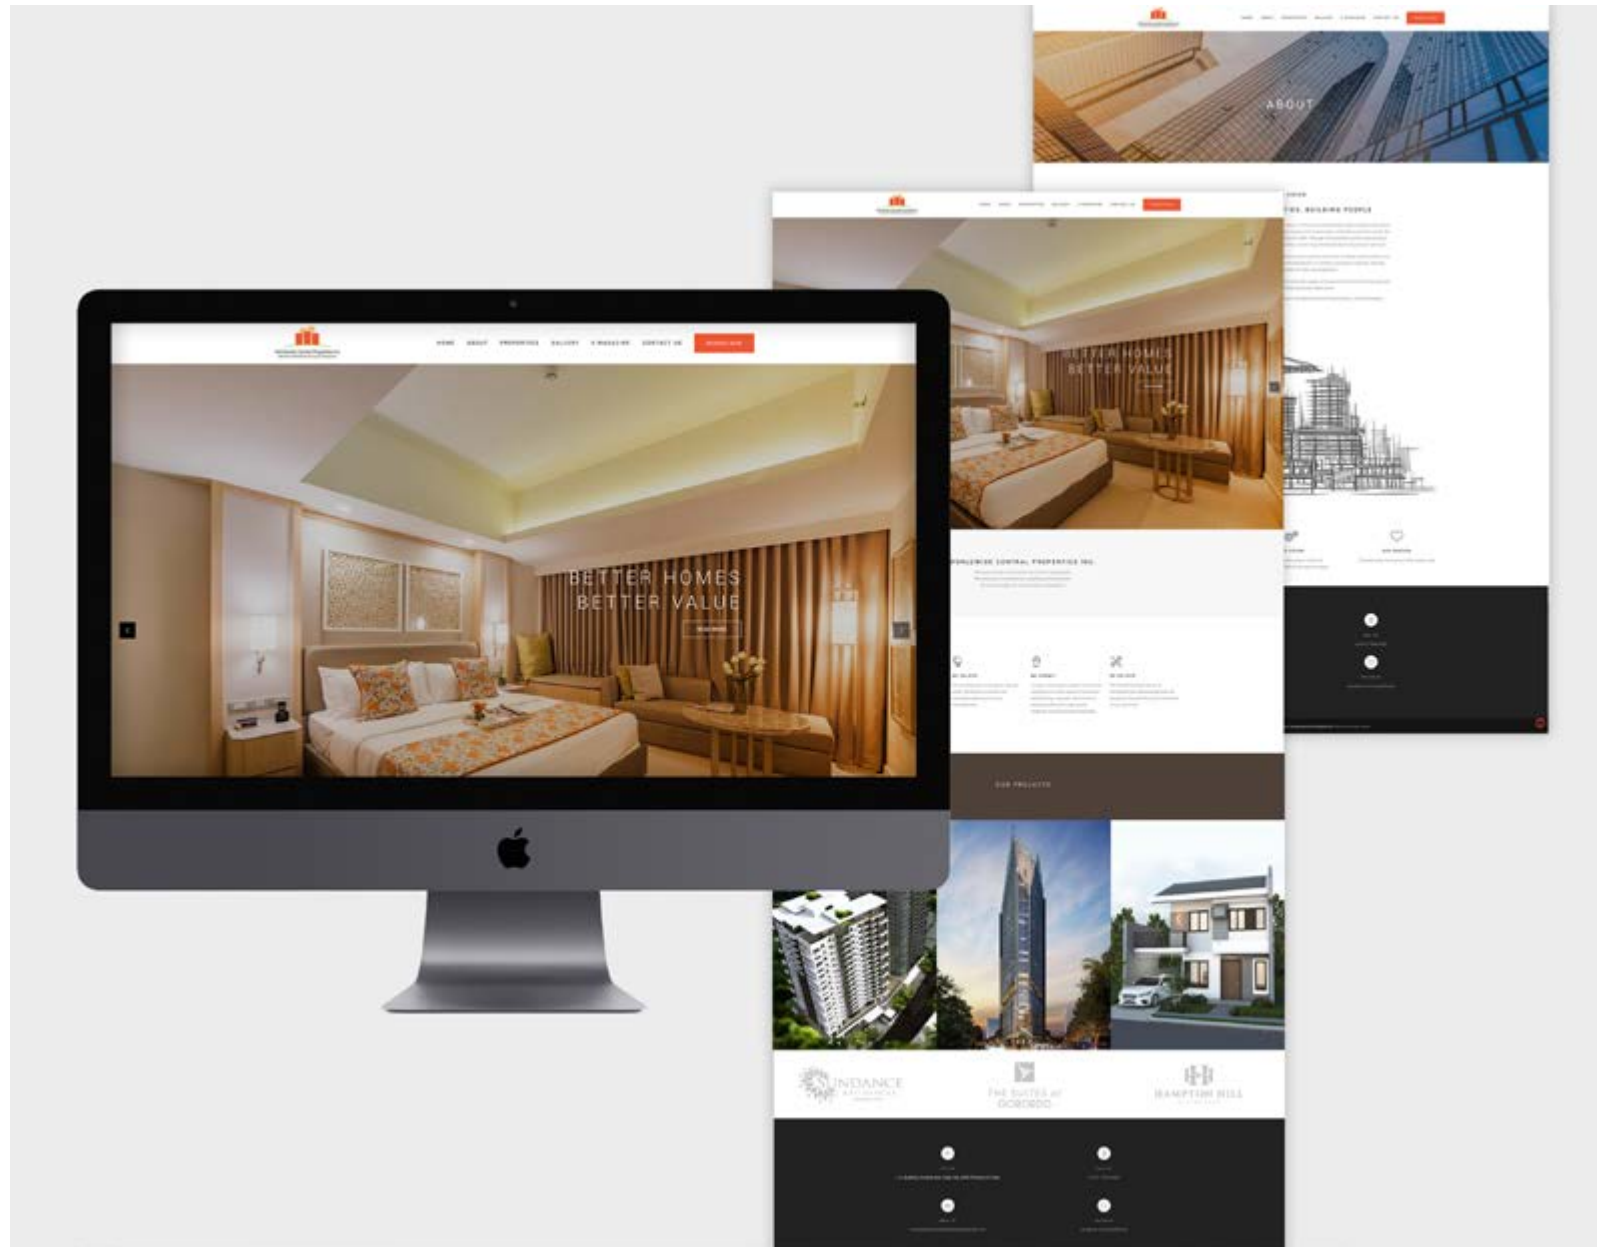

World Wide Central Properties

CLIENT
World Wide
Central Properties

APPLICATION
Website Design &
Development

Website Maintenance