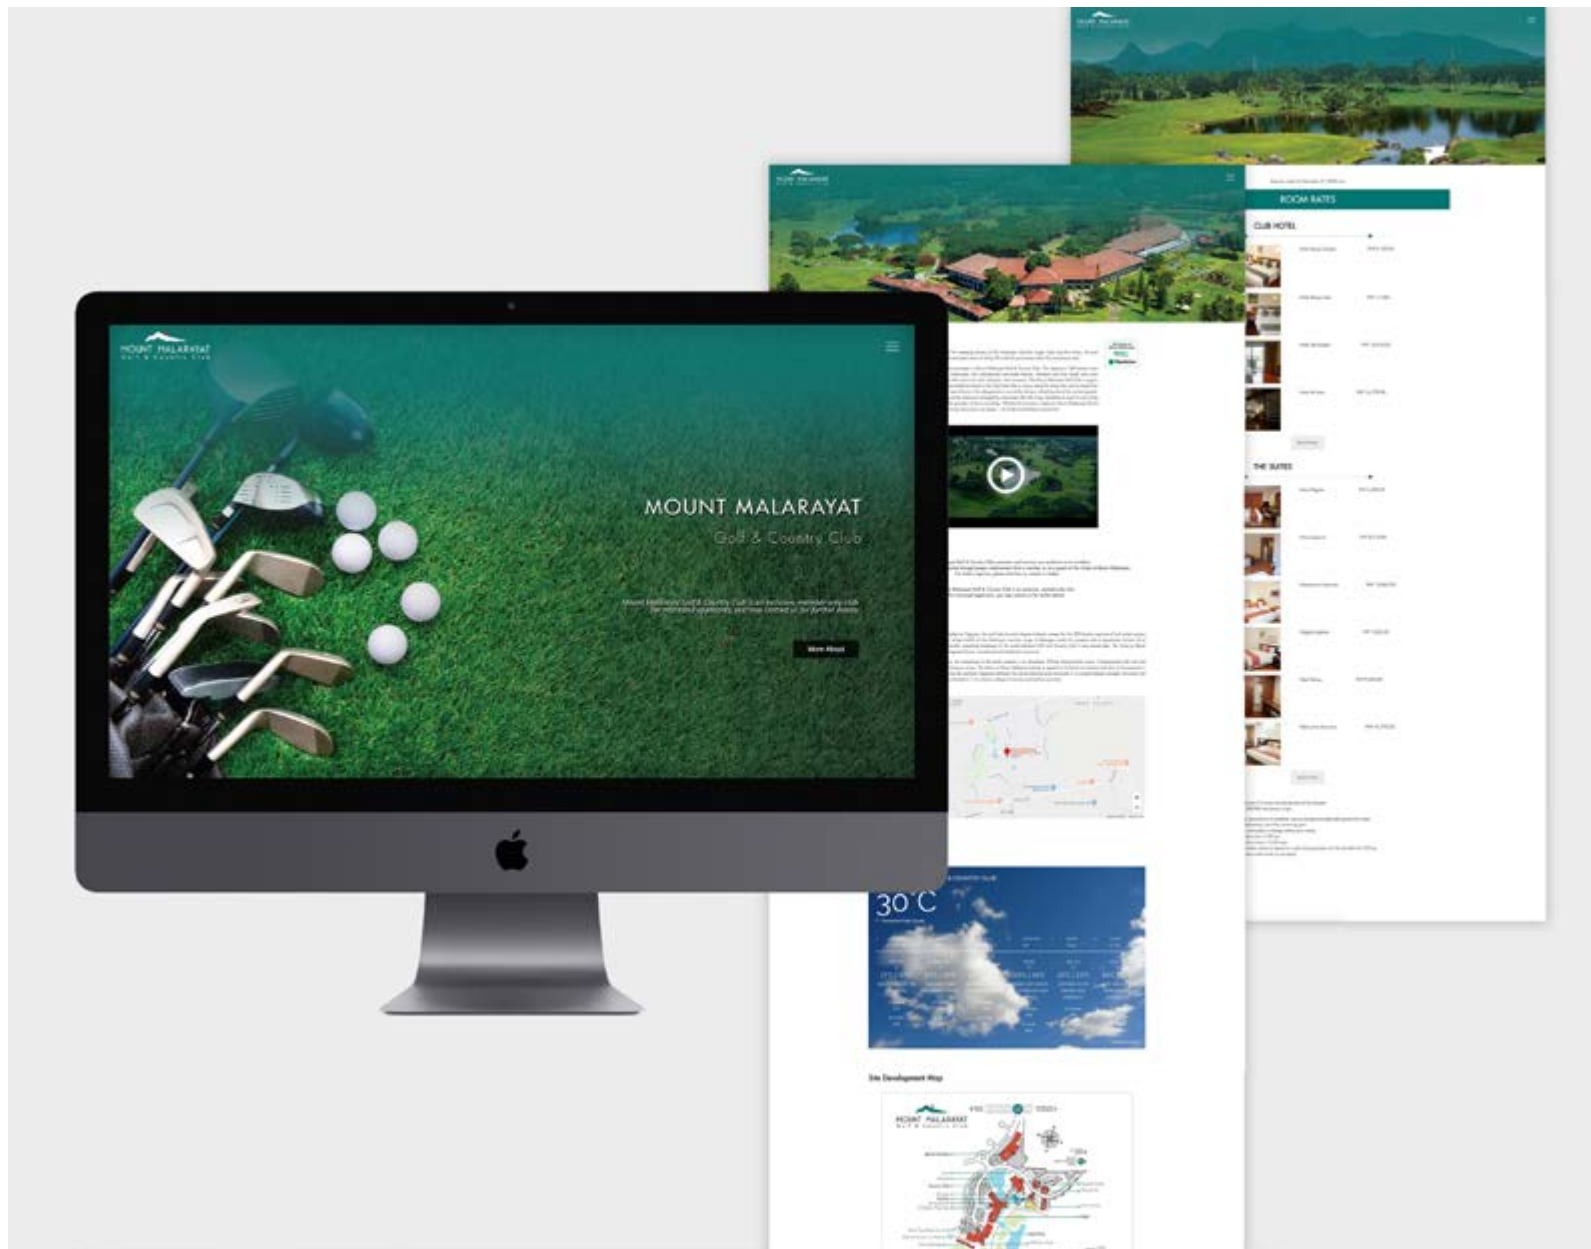

CLIENT
Bayswater Realty &
Development
Corporation

APPLICATION
Website Design &
Development

Mount Malarayat

CLIENT
Mount Malarayat

APPLICATION
Website Design &
Development

Website Maintenance

World Wide Central Properties