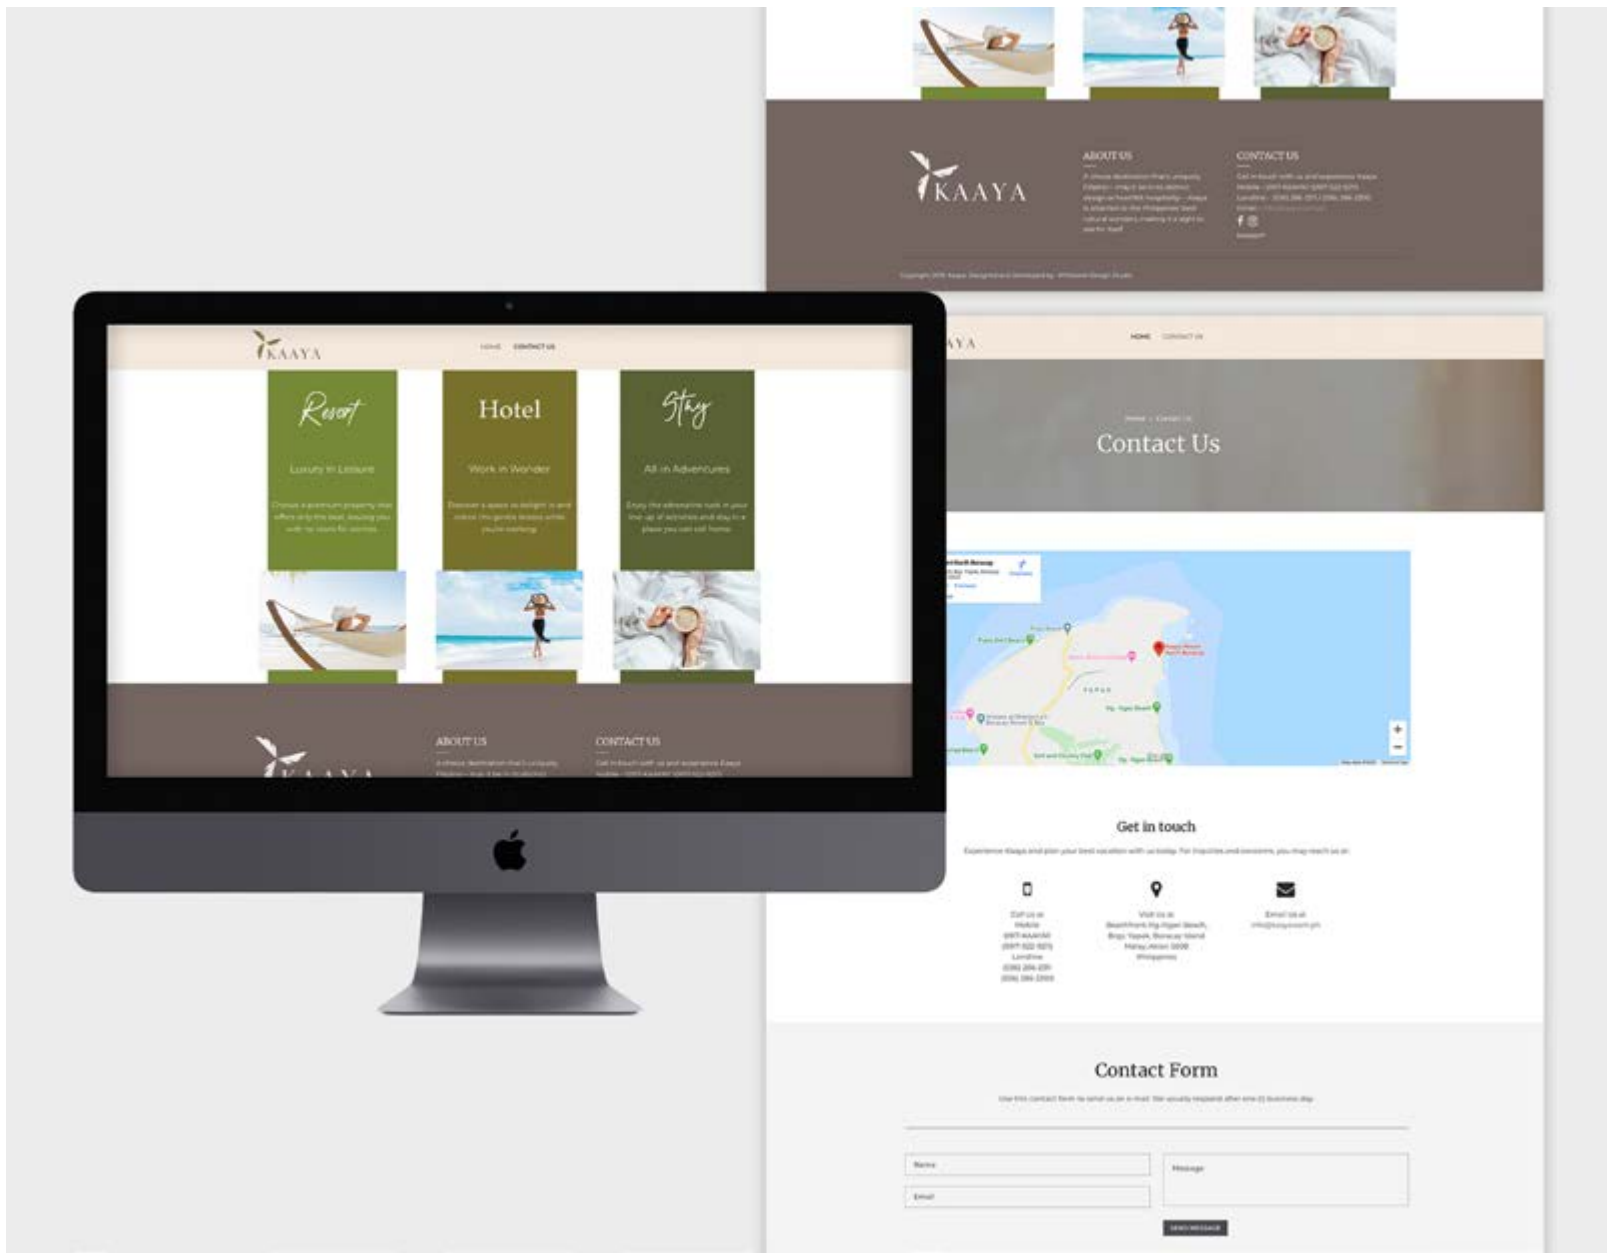

CLIENT
Highlands Prime, Inc.

APPLICATION
Website Design &
Development

MET Architectural Design

CLIENT
Miguel Tayag

APPLICATION
Website Design &
Development

Kaaya Resort

CLIENT
FSB Land Holdings

APPLICATION
Website Design &
Development

Angkla Beach Club & Boutique Resort

CLIENT
Francisco Cowper

APPLICATION
Website Design &
Development

Citizen Participatory Audit

CLIENT
Commission on Audit

APPLICATION
Website Design &
Development

27 Annapolis

CLIENT
Bayswater Realty &
Development
Corporation

APPLICATION
Website Design &
Development

Mount Malarayat

CLIENT
Mount Malarayat

APPLICATION
Website Design &
Development

Website Maintenance

World Wide Central Properties