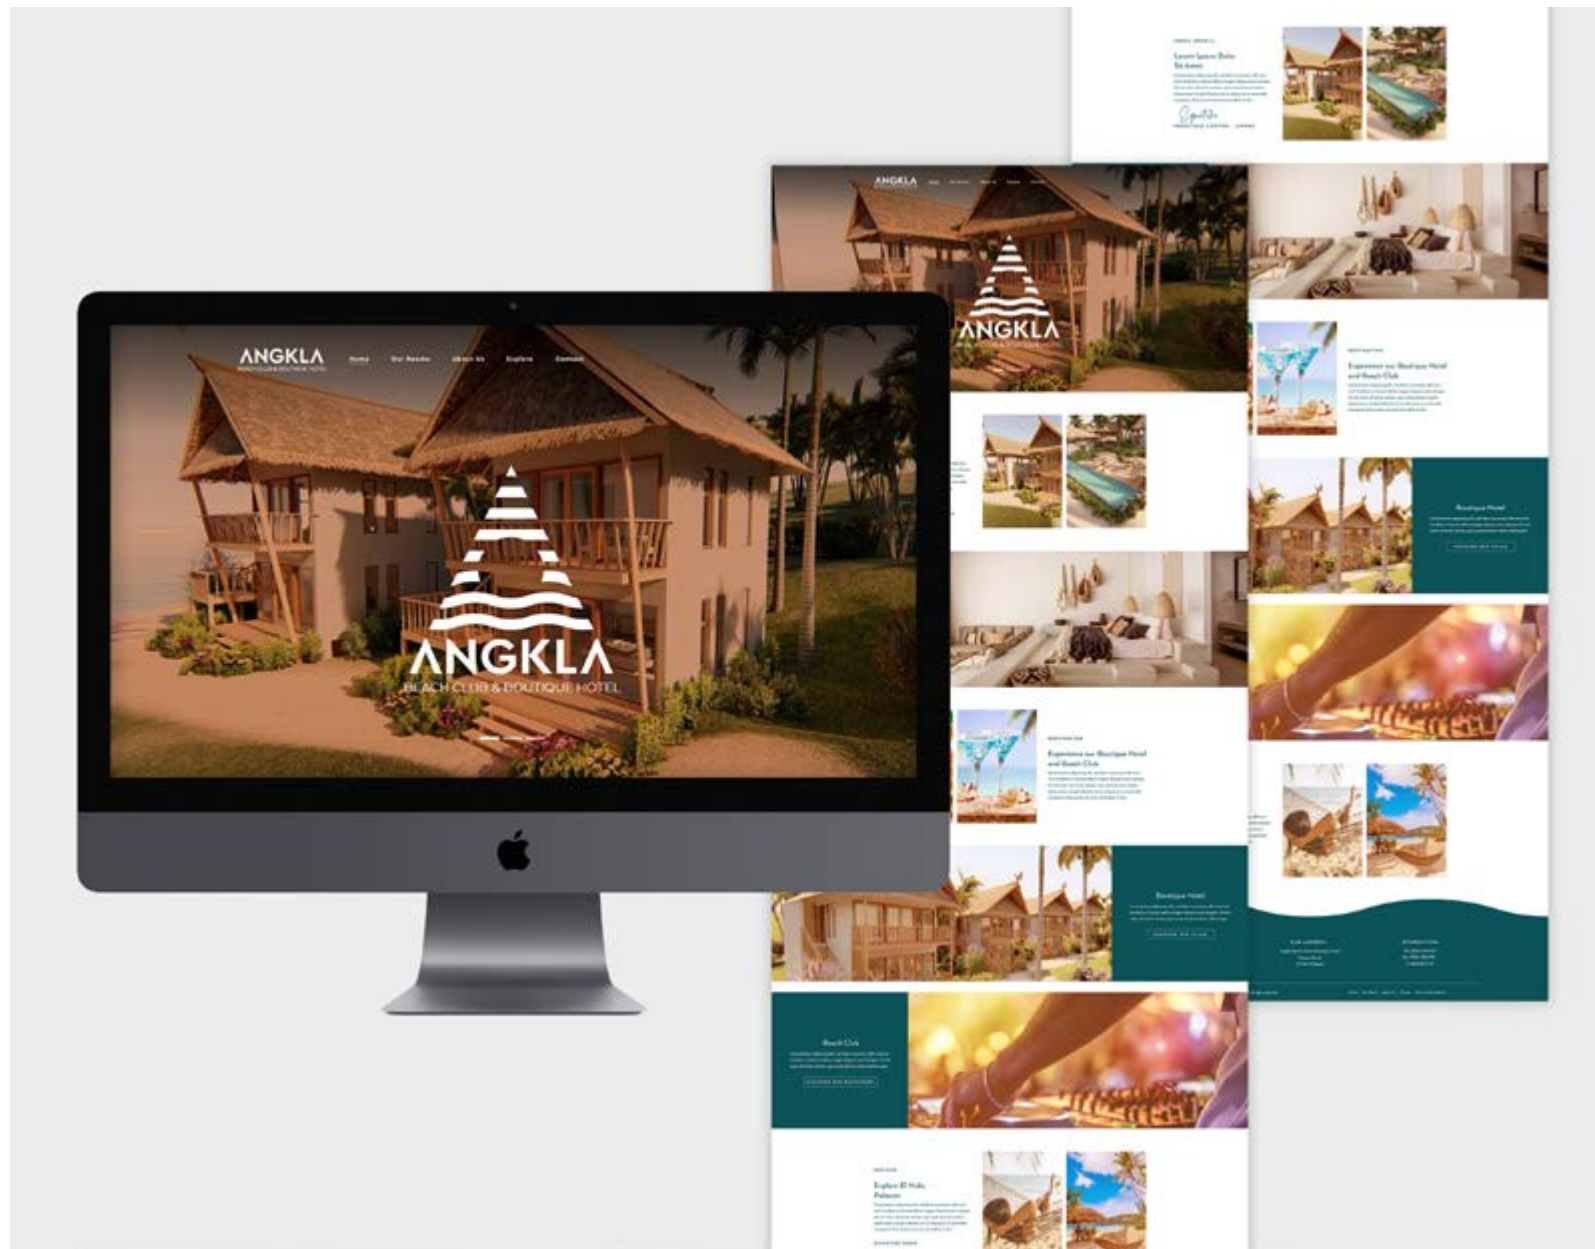

Angkla Beach Club & Boutique Resort

CLIENT
Francisco Cowper

APPLICATION
Website Design &
Development