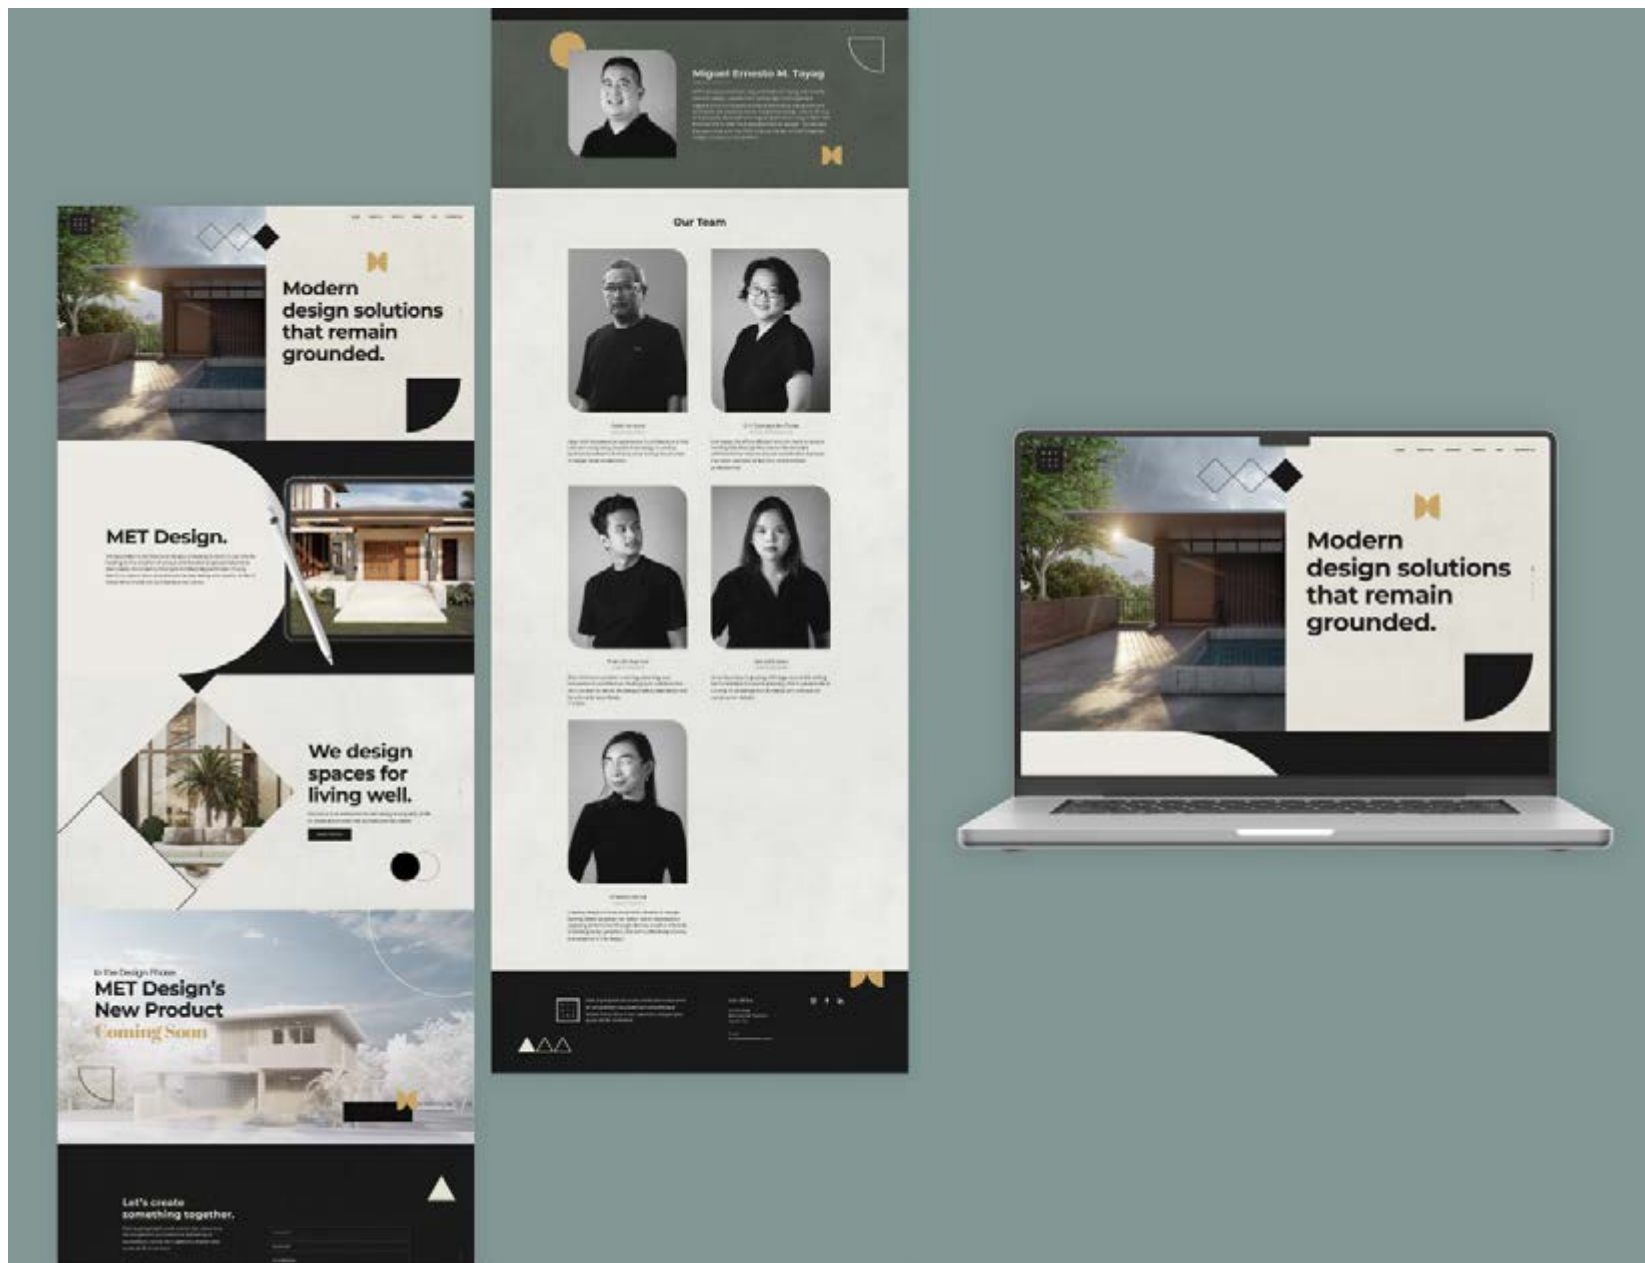

CLIENT
Highlands Prime, Inc.

APPLICATION
Website Design &
Development

MET Architectural Design

CLIENT
Miguel Tayag

APPLICATION
Website Design &
Development

Kaaya Resort

CLIENT
FSB Land Holdings

APPLICATION
Website Design &
Development