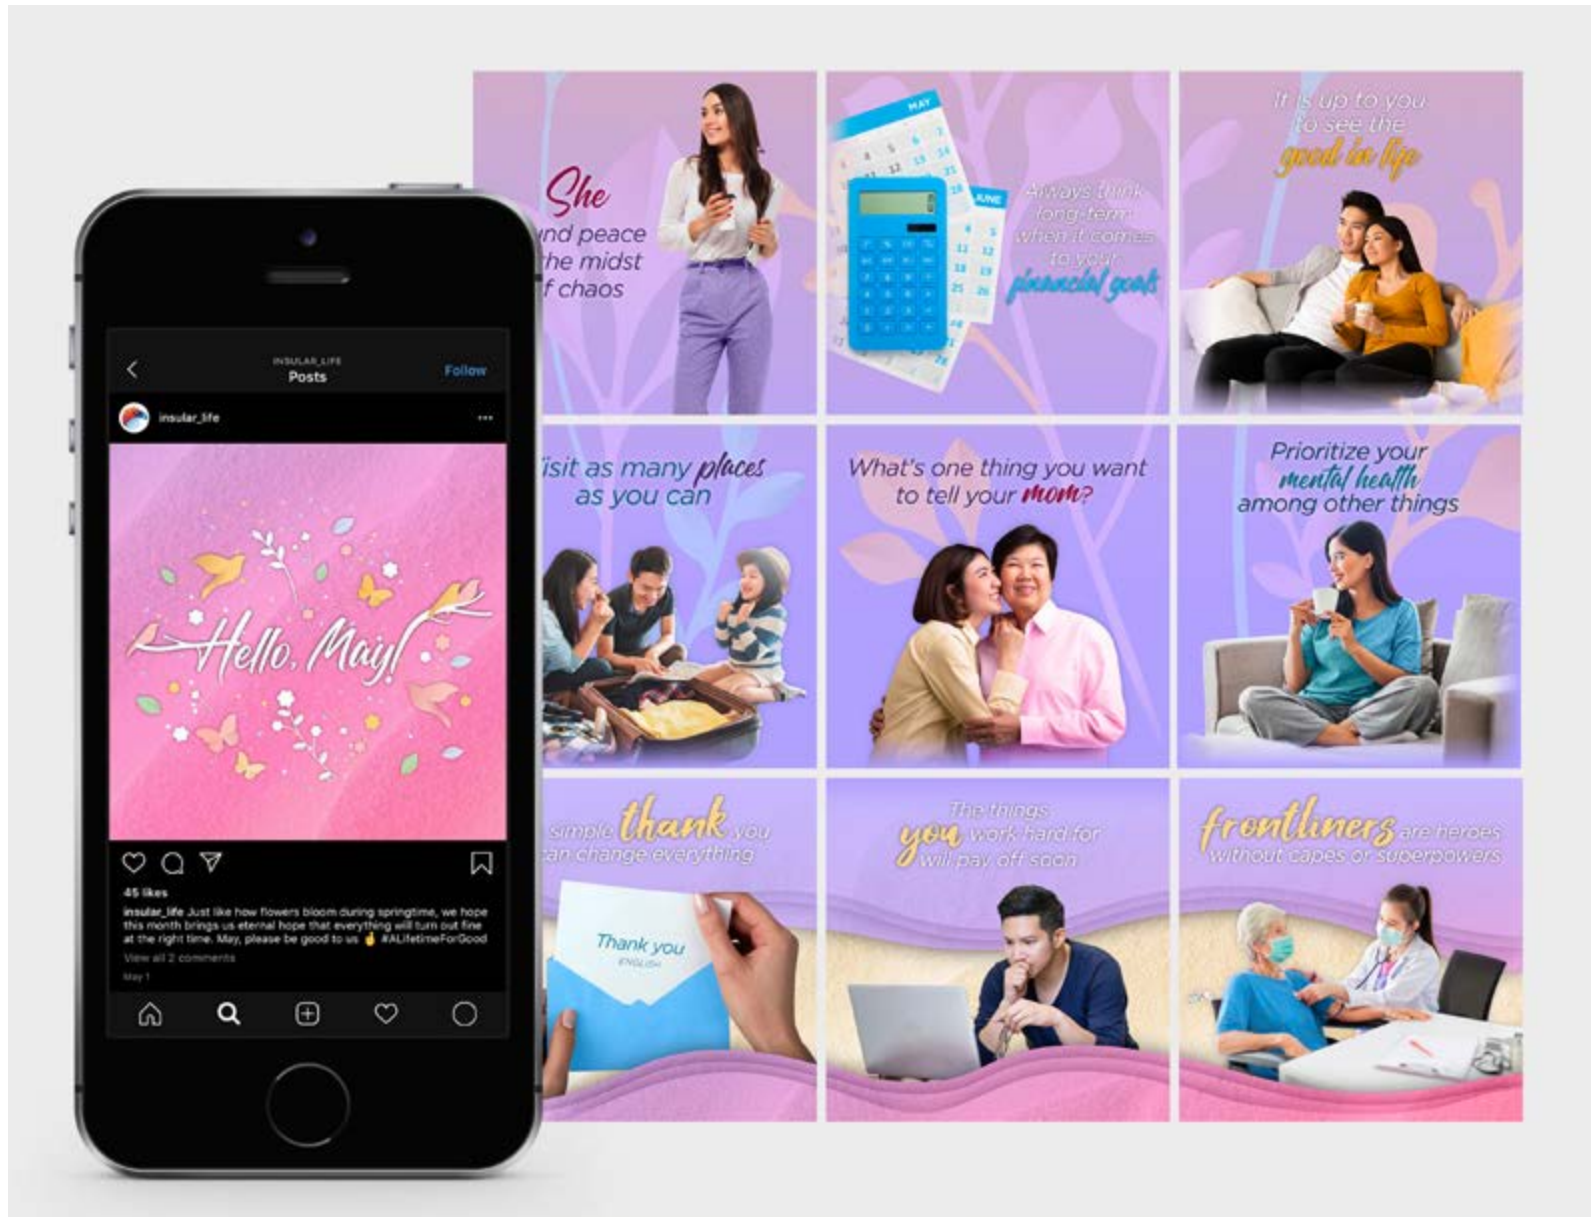

InLife

CLIENT
Insular Life

APPLICATION
Social Media Content
Planning & Creation

Social Media
Management