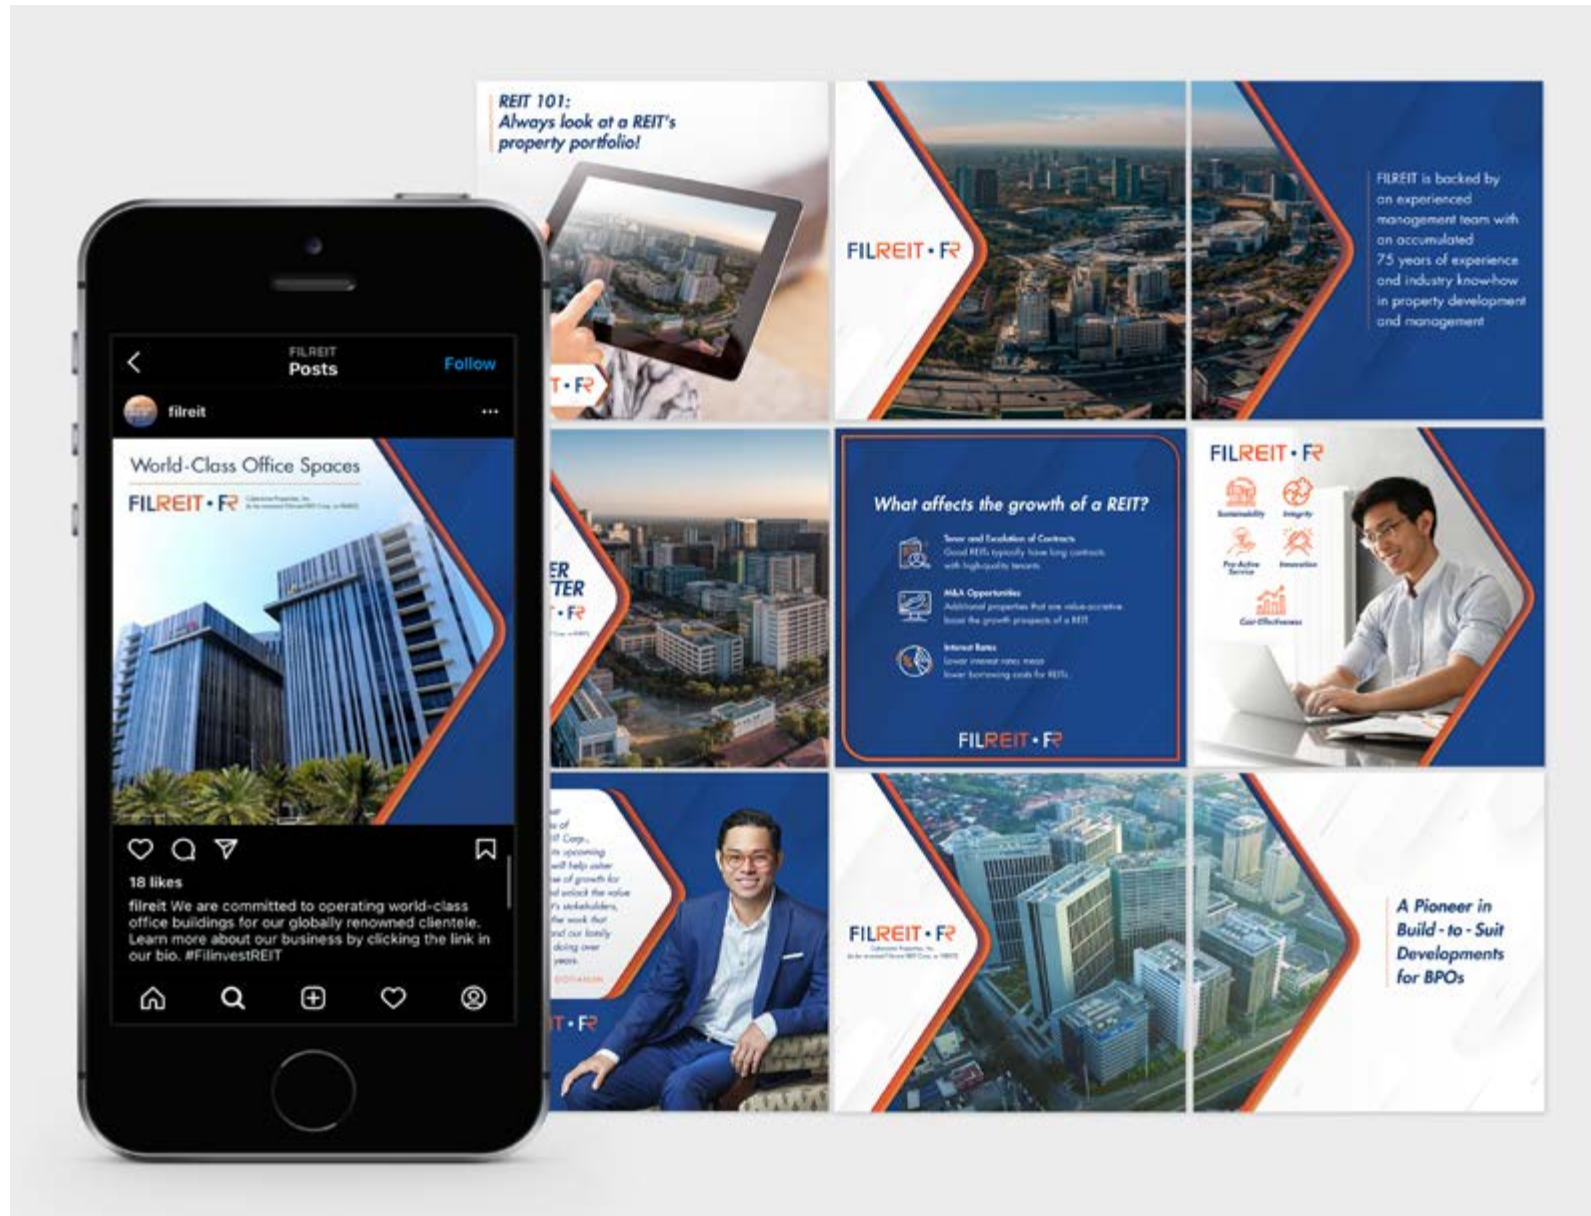

FILREIT

CLIENT
Filinvest REIT
Corporation

APPLICATION
Social Media Content
Planning & Creation